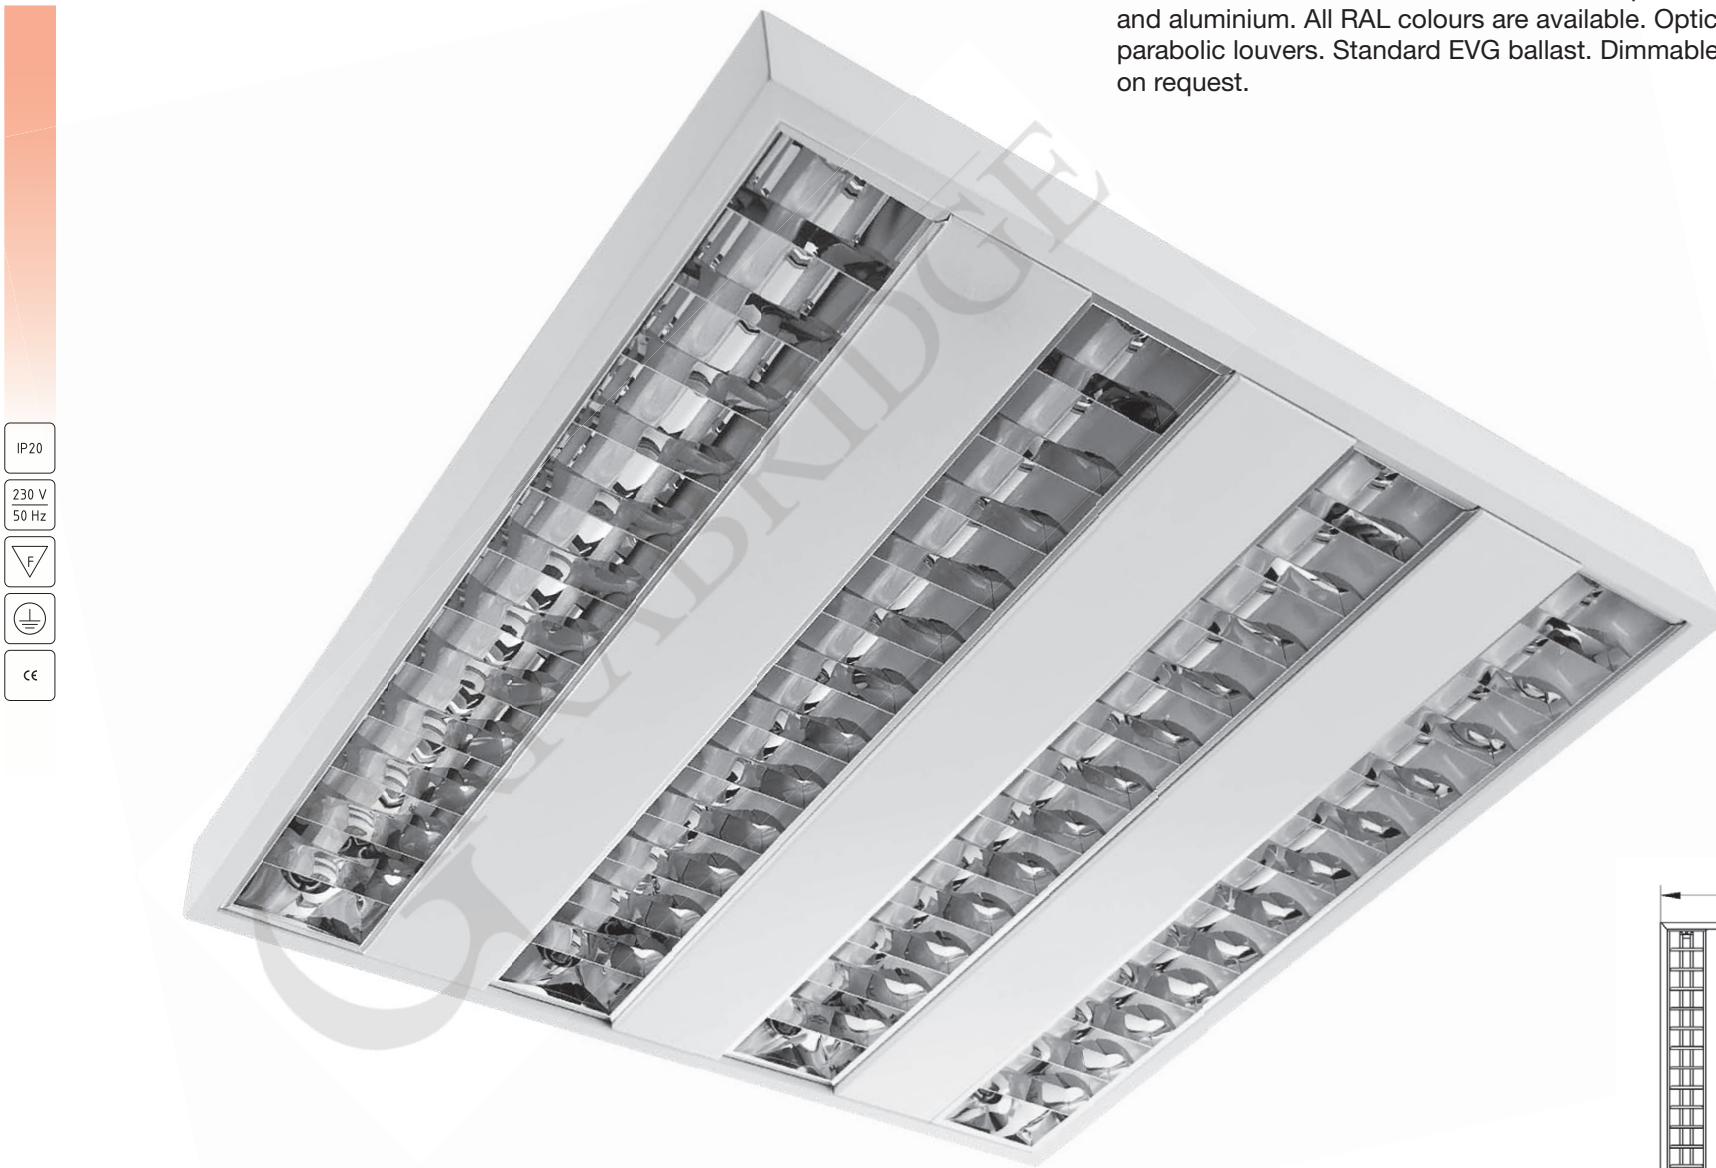

XL 600 SURF 4PL

GARRABRIDGE

Surface mounted luminaire for T5 linear lamps. Body is made of steel and aluminium. All RAL colours are available. Optics - glossy or mat parabolic louvers. Standard EVG ballast. Dimmable 1-10V or DALI ballast on request.

- IP20
- 230 V
50 Hz
- F
- ⊥
- CE

Index no.	Lamp	Weight	Socket
0000-003463.414E	EVG, 4x14W T5	5,00 kg	G5
0000-003463.424E	EVG, 4x24W T5	5,00 kg	G5