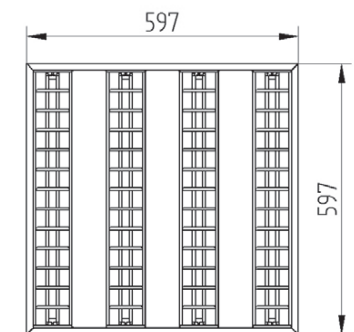

XL 600 SURF 4PL

GARRABRIDGE

Surface mounted luminaire for T5 linear lamps. Body is made of steel and aluminium. All RAL colours are available. Optics - glossy or mat parabolic louvers. Standard EVG ballast. Dimmable 1-10V or DALI ballast on request.

- IP20
- 230 V
50 Hz
- F
- ⊥
- CE

Index no.	Lamp	Weight	Socket
0000-003463.414E	EVG, 4x14W T5	5,00 kg	G5
0000-003463.424E	EVG, 4x24W T5	5,00 kg	G5