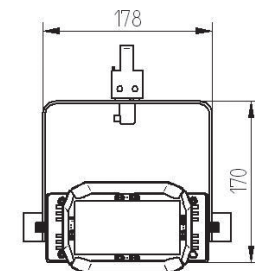

Track mounted spot luminaire for halogen lamp. Body is made of steel and aluminium. All RAL colours are available.

IP20

230 V
50 Hz

CE

Index no.	Lamp	Weight	Socket
0000-003201.1100E	EVG, 1x100 W	1,78 kg	R7s