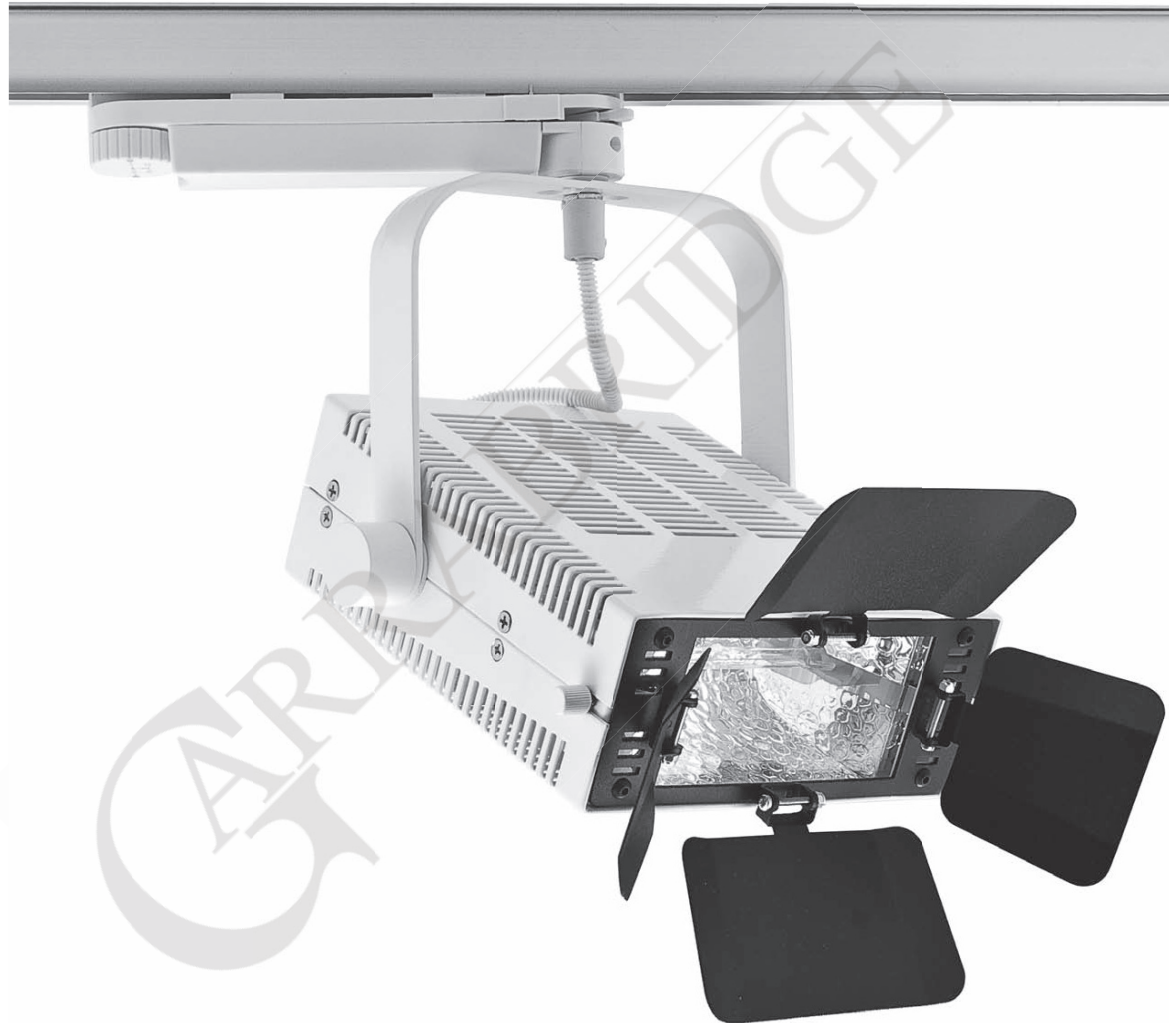

Track mounted spot luminaire for halogen lamp. Body is made of steel and aluminium. All RAL colours are available.

IP20

230 V
50 Hz

CE

Index no.	Lamp	Weight	Socket
0000-003201.1100E	EVG, 1x100 W	1,78 kg	R7s