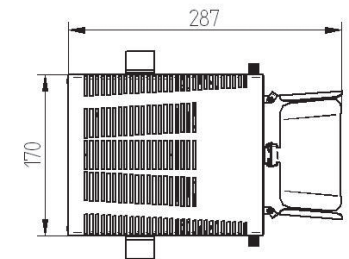

Track mounted spot luminaire for halogen lamp. Body is made of steel and aluminium. All RAL colours are available.

IP20

230 V
50 Hz

CE

Index no.	Lamp	Weight	Socket
0000-003201.1100E	EVG, 1x100 W	1,78 kg	R7s