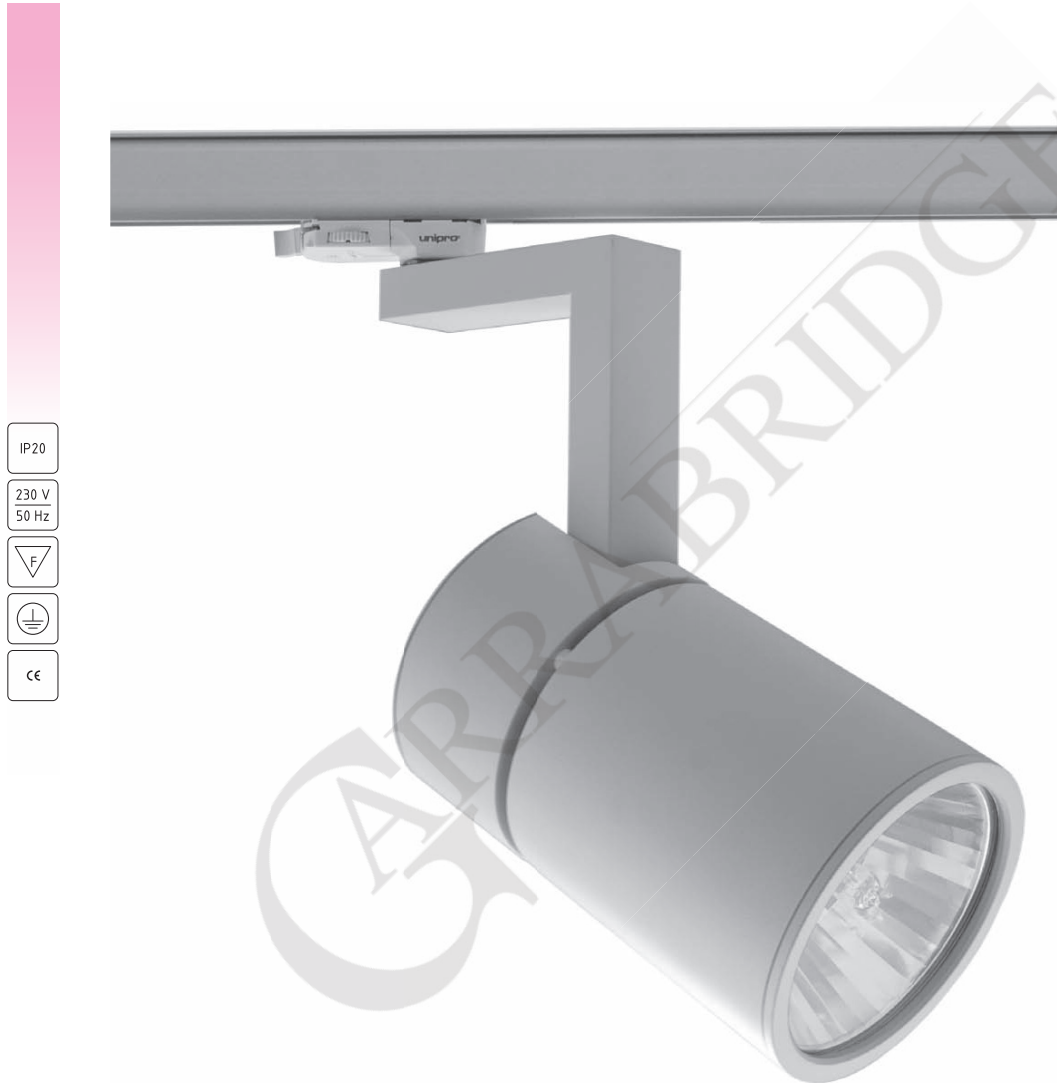

DAMARIS SPOT

Track mounted spot lamp for CDM-T lamp. Body is made of steel and aluminum and is available in all RAL colours. Damaris spot is available with three types of reflectors: spot , medium and flood. Glass filters for exposition of meat, fish, bread, cheese and vegetables are available on request.

- IP20
- 230 V
50 Hz
- F
- ⏚
- CE

Index no.	Lamp	Weight	Socket
0000-003697.135E	EVG, 1x35W CDM-TC	1,36 kg	G8,5
0000-003697.150E	EVG, 1x50W CDM-TC	1,36 kg	G8,5
0000-003697.170E	EVG, 1x70W CDM-TC	1,36 kg	G8,5
0000-003801.150E	EVG, 1x50W QR111	1,36 kg	G53
0000-003801.175E	EVG, 1x75W QR111	1,36 kg	G53
0000-003801.1100E	EVG, 1x100W QR111	1,36 kg	G53