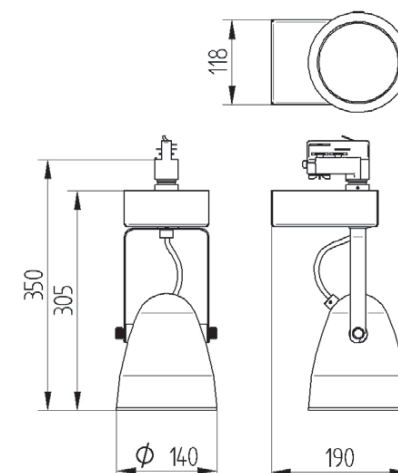

Track mounted spot lamp for CDM-T lamp. Body is made of steel and aluminium. All RAL colours are available. Glass filters for exposition of meat, fish, bread, cheese and vegetables are available on request.

IP20

230 V
50 Hz

CE

Index no.	Lamp	Weight	Socket
601.135 E	EVG, 1xCDM-T 35 W	1,50 kg	G 12
601.170E	EVG, 1xCDM-T 70 W	1,50 kg	G 12