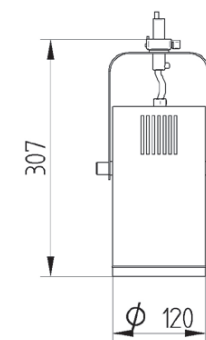

GOT 120 SPOT

GARRABRIDGE

Track mounted spot lamp for CDM-T lamp. All RAL colours are available. Body is made of steel and aluminium. Glass filters for exposition of meat, fish, bread, cheese and vegetables are available on request.

IP20

230 V
50 Hz

CE

Index no.	Lamp	Weight	Socket
146.120.35V	VVG, 1x35W CDM-T	2,10 kg	G12
146.120.35E	EVG, 1x35W CDM-T	1,20 kg	G12