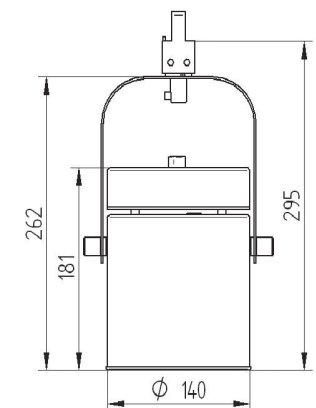

GOT 140 SPOT ECO ST

ARRABRIDGE

Track (or ceiling) mounted spot lamp for CDM-T lamps. Body is made of steel and aluminium and is available in all RAL colours. Glass filters for exposition of meat, fish, bread, cheese and vegetables are available on request.

IP20

230 V
50 Hz

CE

Index no.	Lamp	Weight	Socket
0000-003039.135E	EVG, 1x35W CDM-T	1,30 kg	G12
0000-003039.170E	EVG, 1x70W CDM-T	1,30 kg	G12
0000-003061.135E	EVG, 1x35W CDM-R111	1,30 kg	GX8,5
0000-003061.170E	EVG, 1x70W CDM-R111	1,30 kg	GX8,5