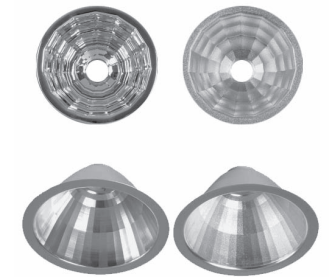

GOT 140 SPOT ECO

GARRABRIDGE

Track mounted spot lamp for CDM-T lamp. Body is made of aluminium. All RAL colours are available. Glass filters for exposition of meat, fish, bread, cheese and vegetables are available on request.

This spot lamp is available with three types of reflectors: spot 24°, medium 36° and wide beam 45°

Index no.	Lamp	Weight	Socket
309.140.35V	VVG, 1x35W CDM-T	2,35 kg	G12
309.140.35E	EVG, 1x35W CDM-T	1,40 kg	G12
309.140.70V	VVG, 1x70W CDM-T	2,35 kg	G12
309.140.70E	EVG, 1x70W CDM-T	1,40 kg	G12