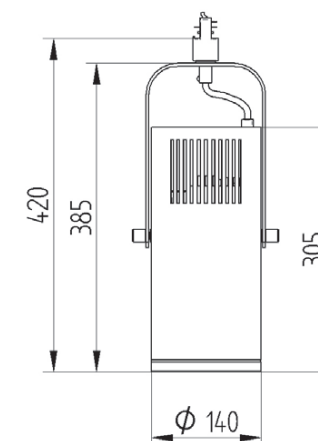

This spot lamp is available with three types of reflectors: spot 24°, medium 36° and wide beam 45°

IP20

230 V
50 Hz

CE

Index no.	Lamp	Weight	Socket
215.140.100E	EVG, 1x100W SDW-TG	3,50 kg	GX12-1
215.140.50E	EVG, 1x50W SDW-TG	3,50 kg	GX12-1