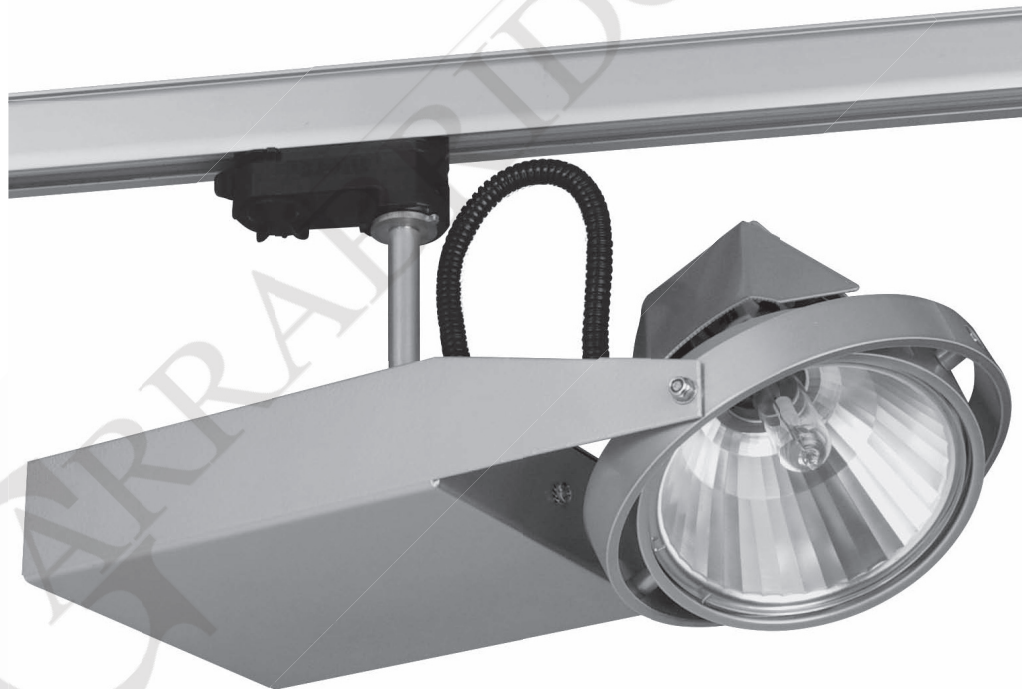

GOT 140 SPOT SWL

GARRABRIDGE

Track mounted spot lamp for CDM-T lamp. Body is made of steel and aluminium and is available in all RAL colours. Glass filters for exposition of meat, fish, bread, cheese and vegetables are available on request.

This spot lamp is available with three types of reflectors: spot 24°, medium 36° and wide beam 45°

Index no.	Lamp	Weight	Socket
200.SWL.35E	EVG, 1x35W CDM-T	2,15 kg	G12
200.SWL.70E	EVG, 1x70W CDM-T	2,15 kg	G12
200.SWL.150E	EVG, 1x150W CDM-T	2,30 kg	G12