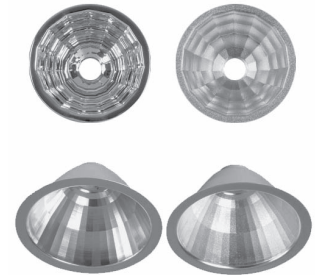

GOT 140 SPOT SWL

GARRABRIDGE

Track mounted spot lamp for CDM-T lamp. Body is made of steel and aluminium and is available in all RAL colours. Glass filters for exposition of meat, fish, bread, cheese and vegetables are available on request.

This spot lamp is available with three types of reflectors: spot 24°, medium 36° and wide beam 45°

Index no.	Lamp	Weight	Socket
200.SWL.35E	EVG, 1x35W CDM-T	2,15 kg	G12
200.SWL.70E	EVG, 1x70W CDM-T	2,15 kg	G12
200.SWL.150E	EVG, 1x150W CDM-T	2,30 kg	G12