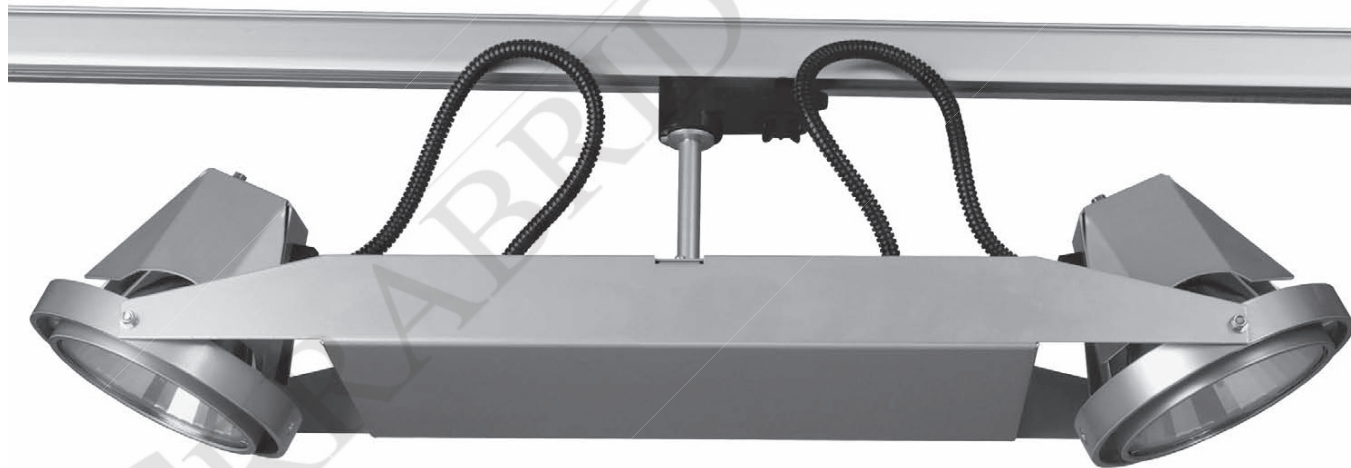

GOT 140 SPOT SWL D

GARRABRIDGE

Track mounted spot lamp for CDM-T lamps. Body is made of steel and aluminium and is available in all RAL colours. Glass filters for exposition of meat, fish, bread, cheese and vegetables are available on request.

This spot lamp is available with three types of reflectors: spot 24°, medium 36° and wide beam 45°

- IP20
- 230 V
50 Hz
- F
- ⏚
- CE

Index no.	Lamp	Weight	Socket
202.SWLD.35E	EVG, 2x35W CDM-T	4,00 kg	G12
202.SWLD.70E	EVG, 2x70W CDM-T	4,00 kg	G12
202.SWLD.150E	EVG, 2x150W CDM-T	4,30 kg	G12