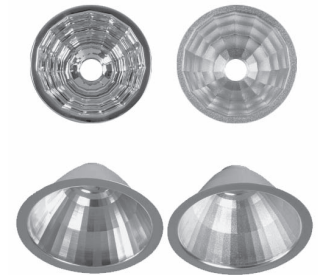

GOT 140 SPOT SWL D

GARRABRIDGE

Track mounted spot lamp for CDM-T lamps. Body is made of steel and aluminium and is available in all RAL colours. Glass filters for exposition of meat, fish, bread, cheese and vegetables are available on request.

This spot lamp is available with three types of reflectors: spot 24°, medium 36° and wide beam 45°

- IP20
- 230 V
50 Hz
- F
- ⏚
- CE

Index no.	Lamp	Weight	Socket
202.SWLD.35E	EVG, 2x35W CDM-T	4,00 kg	G12
202.SWLD.70E	EVG, 2x70W CDM-T	4,00 kg	G12
202.SWLD.150E	EVG, 2x150W CDM-T	4,30 kg	G12