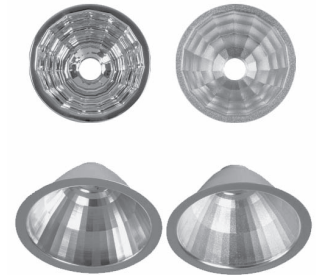

# GOT 140 SPOT SWL D SS

**CARRABRIDGE**

Track mounted spot lamp for CDM-T lamp. Body is made of stainless steel. Glass filters for exposition of meat, fish, bread, cheese and vegetables are available on request.

IP20

230 V  
50 Hz

CE

This spot lamp is available with three types of reflectors: spot 24°, medium 36° and wide beam 45°

| Index no.        | Lamp              | Weight  | Socket |
|------------------|-------------------|---------|--------|
| 203.SWLDSS.235E  | EVG, 2x35W CDM-T  | 4,00 kg | G12    |
| 203.SWLDSS.270E  | EVG, 2x70W CDM-T  | 4,00 kg | G12    |
| 203.SWLDSS.2150E | EVG, 2x150W CDM-T | 4,30 kg | G12    |