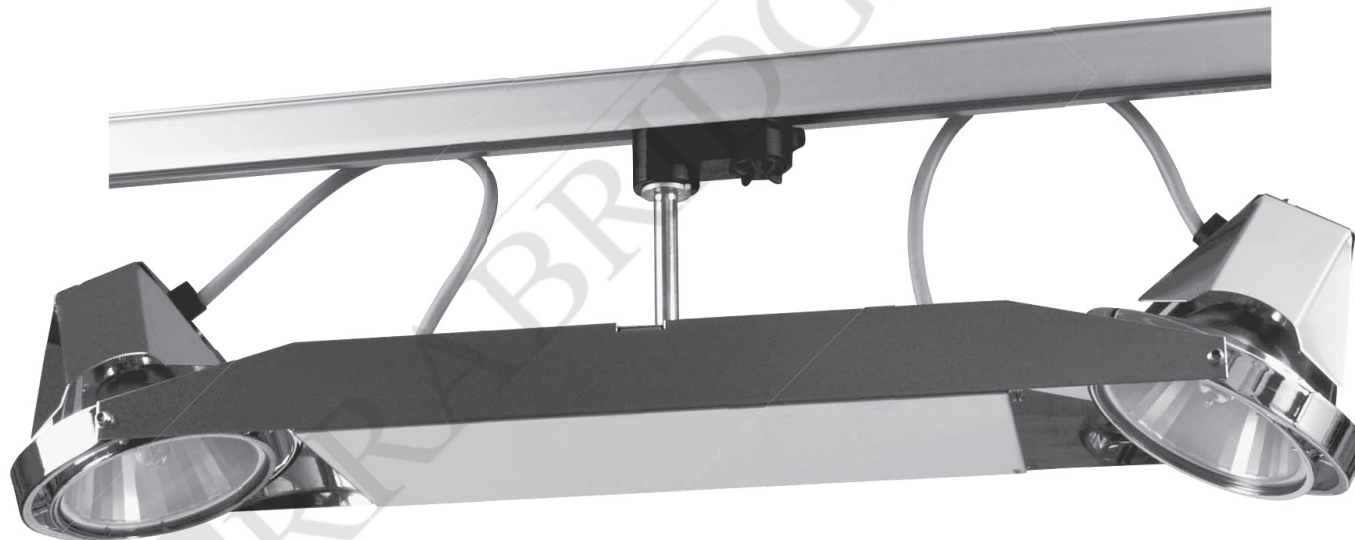

# GOT 140 SPOT SWL D SS

**CARRABRIDGE**

Track mounted spot lamp for CDM-T lamp. Body is made of stainless steel. Glass filters for exposition of meat, fish, bread, cheese and vegetables are available on request.

IP20

230 V  
50 Hz

CE

This spot lamp is available with three types of reflectors: spot 24°, medium 36° and wide beam 45°

| Index no.        | Lamp              | Weight  | Socket |
|------------------|-------------------|---------|--------|
| 203.SWLDSS.235E  | EVG, 2x35W CDM-T  | 4,00 kg | G12    |
| 203.SWLDSS.270E  | EVG, 2x70W CDM-T  | 4,00 kg | G12    |
| 203.SWLDSS.2150E | EVG, 2x150W CDM-T | 4,30 kg | G12    |