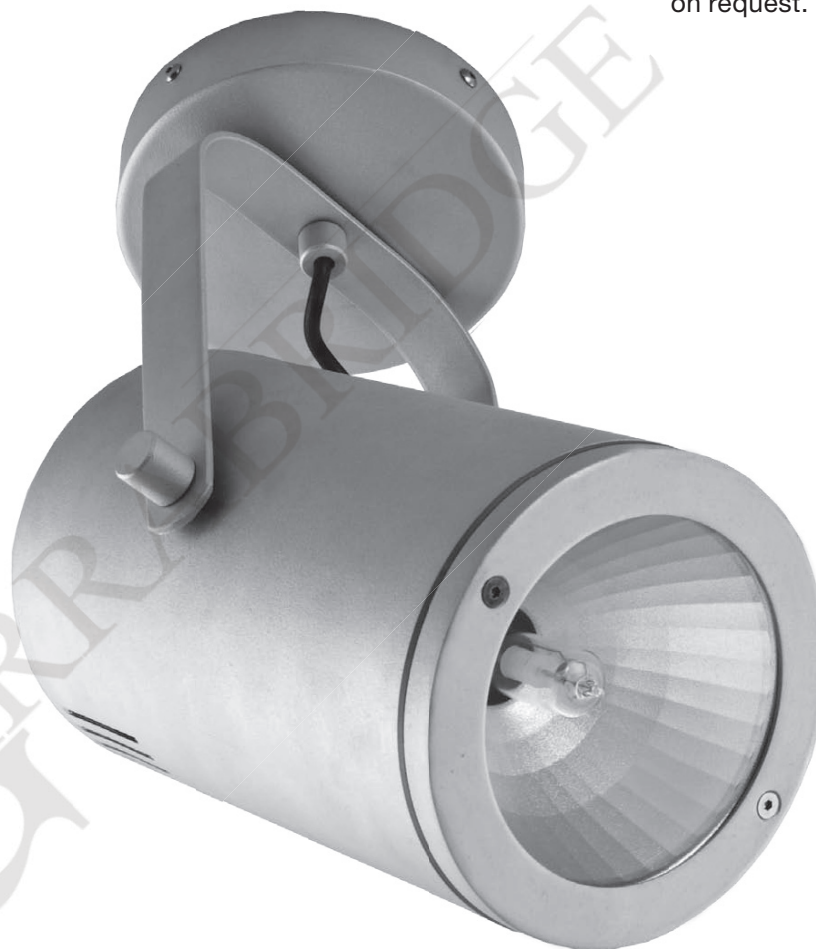

# GOT 140 SPOT WL

GARRABRIDGE

Surface mounted (wall or ceiling) spot lamp for CDM-T lamp. Body is made of steel and aluminium. All RAL colours are available. Glass filters for exposition of meat, fish, bread, cheese and vegetables are available on request.

This spot lamp is available with three types of reflectors: spot 24°, medium 36° and wide beam 45°

IP20

230 V  
50 Hz

CE

Index no.	Lamp	Weight	Socket
113.140.35V	VVG, 1x35W CDM-T	2,55 kg	G12
113.140.35E	EVG, 1x35W CDM-T	1,60 kg	G12
113.140.70V	VVG, 1x70W CDM-T	2,55 kg	G12
113.140.70E	EVG, 1x70W CDM-T	1,60 kg	G12