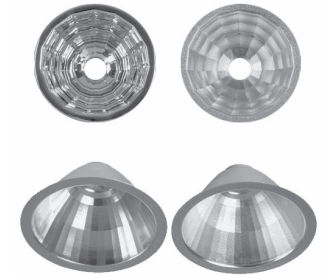

GOT 140 SPOT - X

GARRABRIDGE

Track spot with decorative attachments for CDM-T lamp. Body is made of steel and aluminium. All RAL colours are available. Glass filters for exposition of meat, fish, bread, cheese and vegetables are available on request.

This spot lamp is available with three types of reflectors: spot 24°, medium 36° and wide beam 45°

Index no.	Lamp	Weight	Socket
258.140.35V	VVG, 1x35W CDM-T	2,90 kg	G12
258.140.35E	EVG, 1x35W CDM-T	2,00 kg	G12
258.140.70V	VVG, 1x70W CDM-T	2,90 kg	G12
258.140.70E	EVG, 1x70W CDM-T	2,00 kg	G12