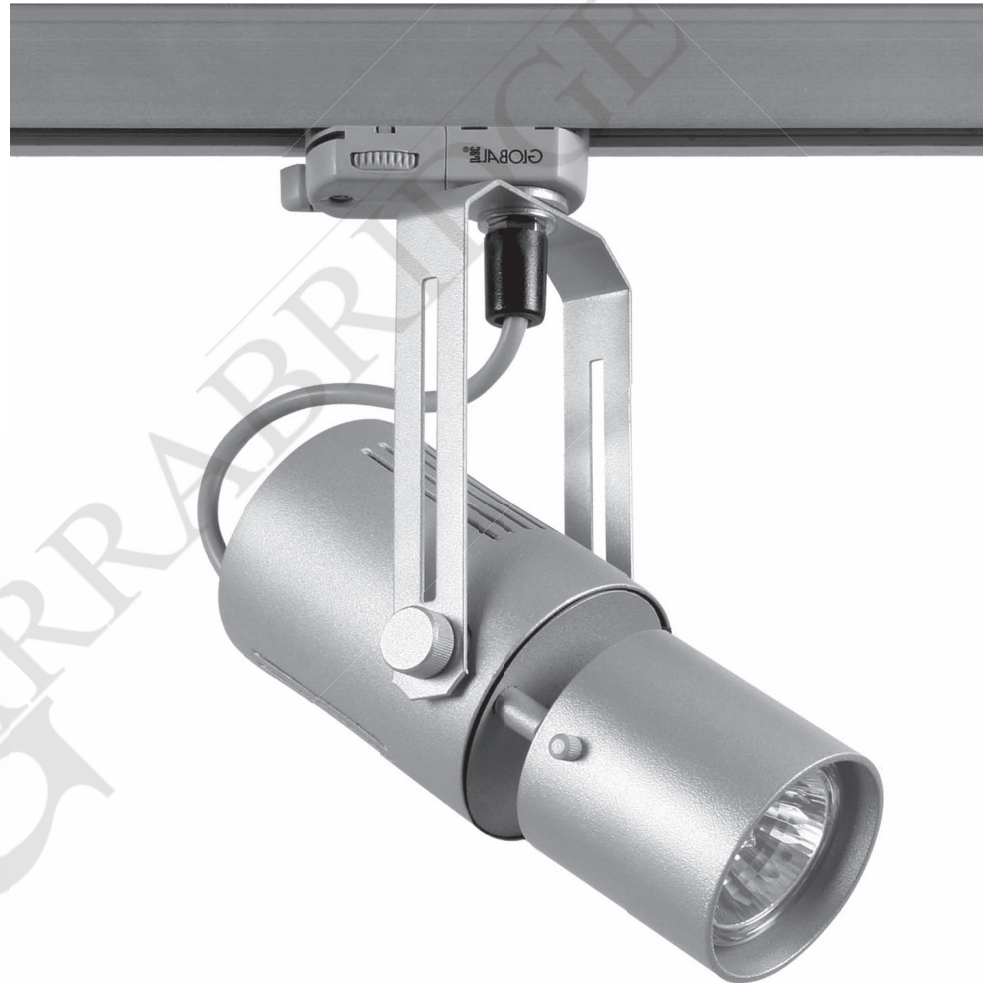

# GOT 70 ECO SPOT

GARRABRIDGE

Track mounted spot lamp for low voltage halogen lamp MR 16. Body is made of steel and aluminium. All RAL colours are available.

IP20

230 V  
50 Hz

CE

Index no.	Lamp	Weight	Socket
305.20E	EVG, 1x20W MR16	0,45 kg	GU5,3
305.35E	EVG, 1x35W MR16	0,45 kg	GU5,3
305.50E	EVG, 1x50W MR16	0,45 kg	GU5,3