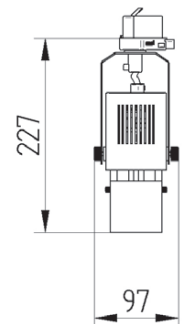

# GOT 70 ECO SPOT

GARRABRIDGE

Track mounted spot lamp for low voltage halogen lamp MR 16. Body is made of steel and aluminium. All RAL colours are available.

IP20

230 V  
50 Hz

CE

Index no.	Lamp	Weight	Socket
305.20E	EVG, 1x20W MR16	0,45 kg	GU5,3
305.35E	EVG, 1x35W MR16	0,45 kg	GU5,3
305.50E	EVG, 1x50W MR16	0,45 kg	GU5,3