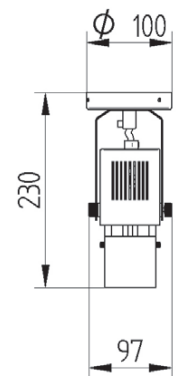

GOT 70 ECO SPOT WL

GARRABRIDGE

Surface mounted (wall or ceiling) spot lamp for low voltage halogen lamp MR 16. Body is made of steel and aluminium. All RAL colours are available.

IP20

230 V
50 Hz

CE

Index no.	Lamp	Weight	Socket
306.20E	EVG, 1x20W MR16	0,45 kg	GU5,3
306.35E	EVG, 1x35W MR16	0,45 kg	GU5,3
306.50E	EVG, 1x50W MR16	0,45 kg	GU5,3