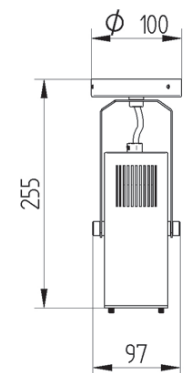

# GOT 70 SPOT WL

GARRABRIDGE

Surface mounted (wall or ceiling) spot lamp for low voltage halogen lamp MR 16 – Decostar 51 Alu. Body is made of steel and aluminium. All RAL colours are available.

IP20

230 V  
50 Hz

CE

Index no.	Lamp	Weight	Socket
308.20E	EVG, 1x20W MR16	0,55 kg	GU5,3
308.35E	EVG, 1x35W MR16	0,55 kg	GU5,3
308.50E	EVG, 1x50W MR16	0,55 kg	GU5,3