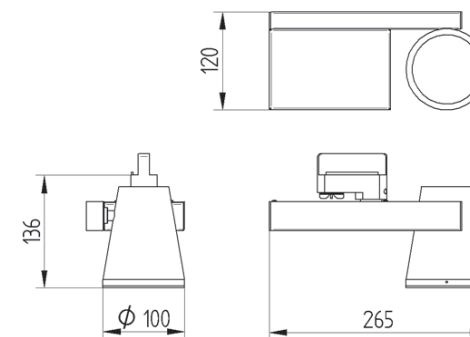

# GOT WING MM

GARRABRIDGE

Track mounted spot lamp for CDM-TC lamp. Body is made of steel and aluminium. All RAL colours are possible. Glass filters for exposition of meat, fish, bread, cheese and vegetables are available on request.

IP20

230 V  
50 Hz

CE

Index no.	Lamp	Weight	Socket
242.35E	EVG, 1x35W CDM-TC	1,50 kg	G8,5
242.70E	EVG, 1x70W CDM-TC	1,50 kg	G8,5