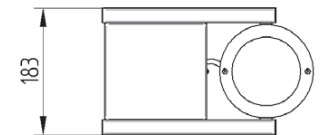

# GOT WING SPOT

GARRABRIDGE

Track mounted spot luminaire for CDM-T lamp. All RAL colours are available. Body is made of steel and aluminium. Glass filters for exposition of meat, fish, bread, cheese and vegetables are available on request.

IP20

230 V  
50 Hz

CE

Index no.	Lamp	Weight	Socket
233.35E	EVG, 1x35W CDM-T	1,95 kg	G-12
233.70E	EVG, 1x70W CDM-T	1,95 kg	G-12