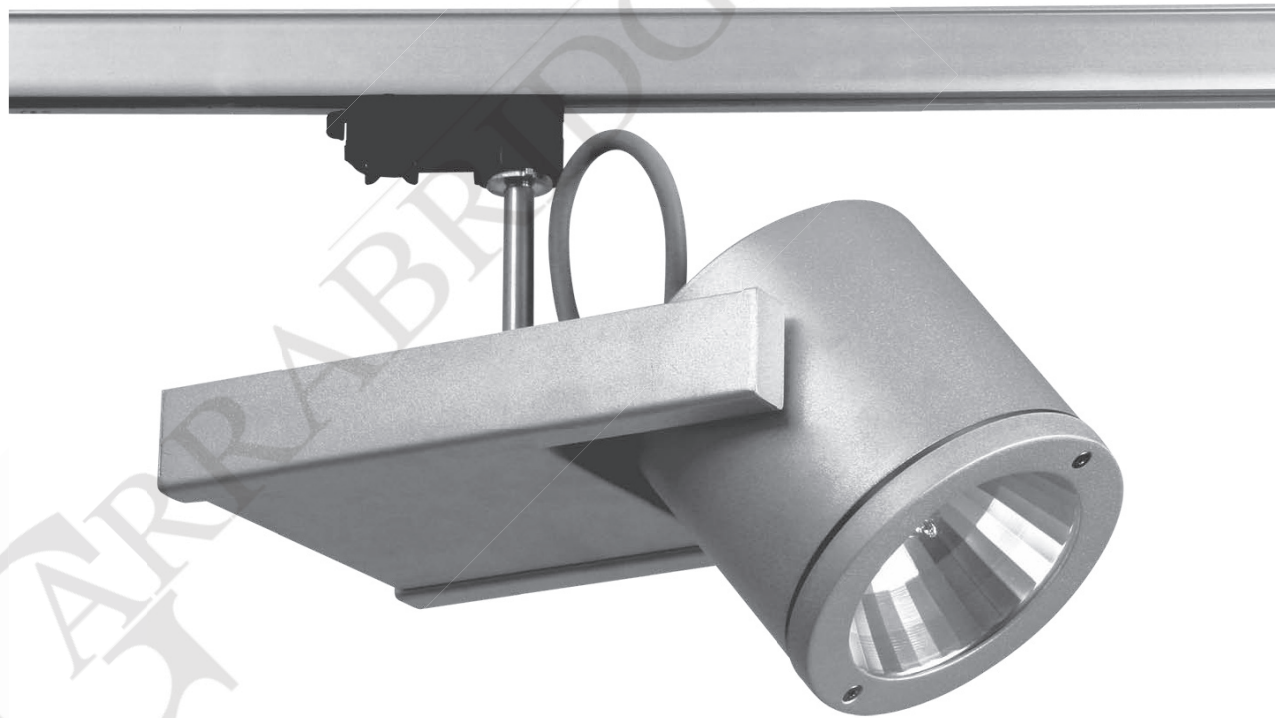

# GOT WING SPOT

GARRABRIDGE

Track mounted spot luminaire for CDM-T lamp. All RAL colours are available. Body is made of steel and aluminium. Glass filters for exposition of meat, fish, bread, cheese and vegetables are available on request.

IP20

230 V  
50 Hz

CE

Index no.	Lamp	Weight	Socket
233.35E	EVG, 1x35W CDM-T	1,95 kg	G-12
233.70E	EVG, 1x70W CDM-T	1,95 kg	G-12