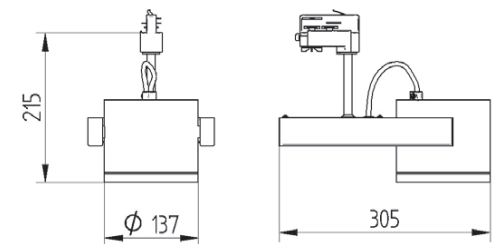

# GOT WING SPOT

GARRABRIDGE

Track mounted spot luminaire for CDM-T lamp. All RAL colours are available. Body is made of steel and aluminium. Glass filters for exposition of meat, fish, bread, cheese and vegetables are available on request.

IP20

230 V  
50 Hz

CE

Index no.	Lamp	Weight	Socket
233.35E	EVG, 1x35W CDM-T	1,95 kg	G-12
233.70E	EVG, 1x70W CDM-T	1,95 kg	G-12