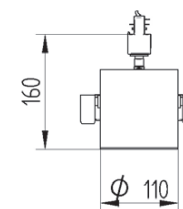

# GOT WING SPOT MINI

GARRABRIDGE

Track mounted spot luminaire for CDM-TC lamp. All RAL colours are available. Body is made of steel and aluminium. Glass filters for exposition of meat, fish, bread, cheese and vegetables are available on request.

IP20

230 V  
50 Hz

CE

Index no.	Lamp	Weight	Socket
254.35E	EVG, 1x35W CDM-TC	1,70 kg	G8,5
254.70E	EVG, 1x70W CDM-TC	1,70 kg	G8,5