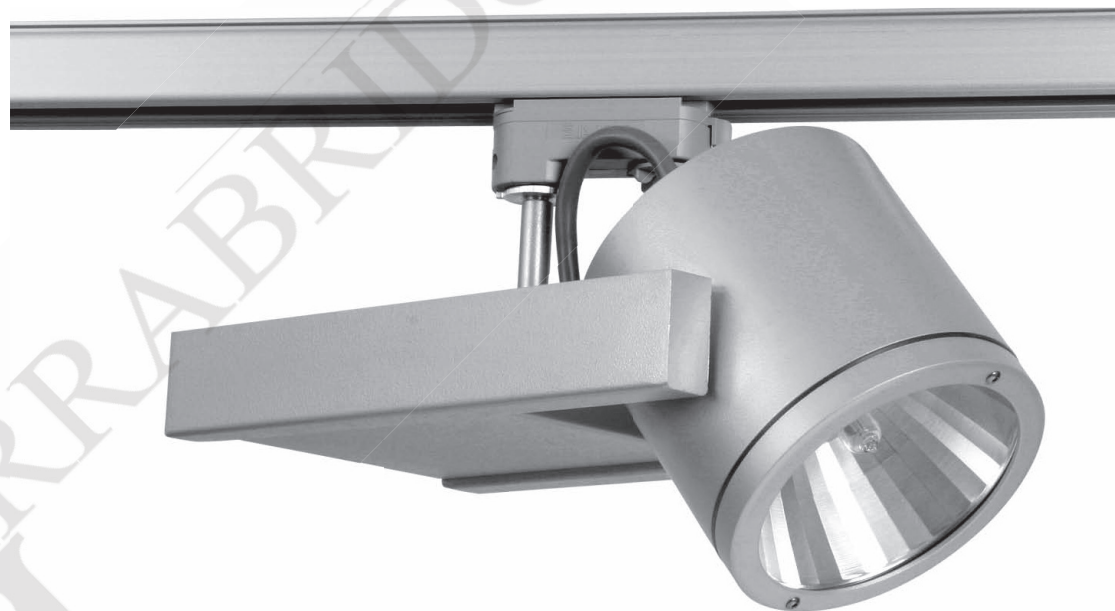

# GOT WING SPOT MINI

GARRABRIDGE

Track mounted spot luminaire for CDM-TC lamp. All RAL colours are available. Body is made of steel and aluminium. Glass filters for exposition of meat, fish, bread, cheese and vegetables are available on request.

IP20

230 V  
50 Hz

CE

Index no.	Lamp	Weight	Socket
254.35E	EVG, 1x35W CDM-TC	1,70 kg	G8,5
254.70E	EVG, 1x70W CDM-TC	1,70 kg	G8,5