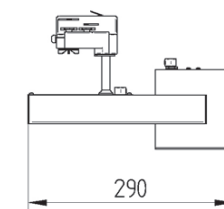

# GOT WING SPOT MINI

GARRABRIDGE

Track mounted spot luminaire for CDM-TC lamp. All RAL colours are available. Body is made of steel and aluminium. Glass filters for exposition of meat, fish, bread, cheese and vegetables are available on request.

IP20

230 V  
50 Hz

CE

Index no.	Lamp	Weight	Socket
254.35E	EVG, 1x35W CDM-TC	1,70 kg	G8,5
254.70E	EVG, 1x70W CDM-TC	1,70 kg	G8,5