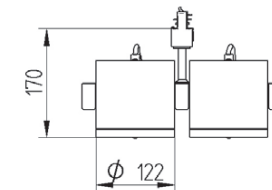

GOT WING SPOT MINI DOUBLE

CARRABRIDGE

Track mounted spot lamp for CDM-TC lamp. All RAL colours are available. Body is made of steel and aluminium. Glass filters for exposition of meat, fish, bread, cheese and vegetables are available on request.

IP20

230 V
50 Hz

CE

| Index no. | Lamp | Weight | Socket |
|-----------|-------------------|---------|--------|
| 255.235E | EVG, 2x35W CDM-TC | 3,20 kg | G8,5 |
| 255.270E | EVG, 2x70W CDM-TC | 3,20 kg | G8,5 |