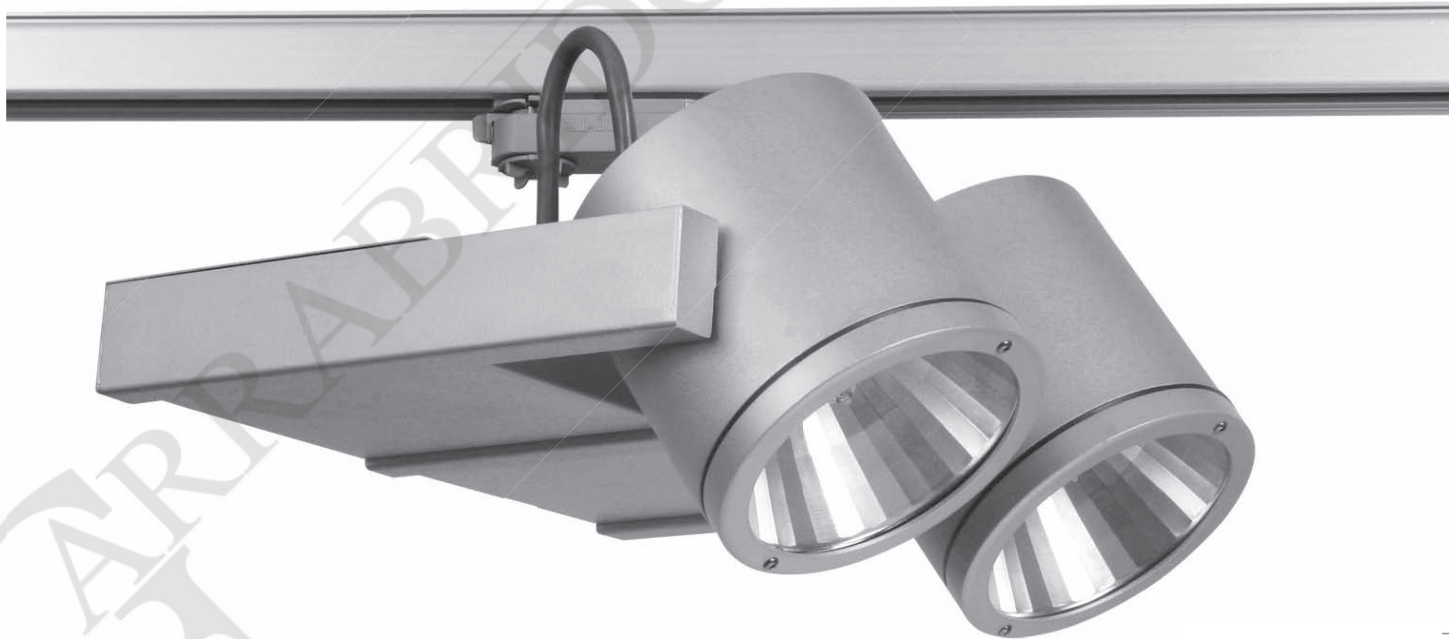

GOT WING SPOT MINI DOUBLE

CARRABRIDGE

Track mounted spot lamp for CDM-TC lamp. All RAL colours are available. Body is made of steel and aluminium. Glass filters for exposition of meat, fish, bread, cheese and vegetables are available on request.

IP20

230 V
50 Hz

CE

| Index no. | Lamp | Weight | Socket |
|-----------|-------------------|---------|--------|
| 255.235E | EVG, 2x35W CDM-TC | 3,20 kg | G8,5 |
| 255.270E | EVG, 2x70W CDM-TC | 3,20 kg | G8,5 |