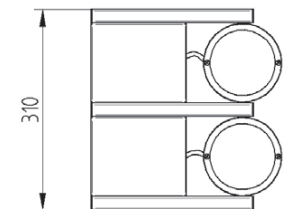

GOT WING SPOT MINI DOUBLE

CARRABRIDGE

Track mounted spot lamp for CDM-TC lamp. All RAL colours are available. Body is made of steel and aluminium. Glass filters for exposition of meat, fish, bread, cheese and vegetables are available on request.

IP20

230 V
50 Hz

CE

| Index no. | Lamp | Weight | Socket |
|-----------|-------------------|---------|--------|
| 255.235E | EVG, 2x35W CDM-TC | 3,20 kg | G8,5 |
| 255.270E | EVG, 2x70W CDM-TC | 3,20 kg | G8,5 |