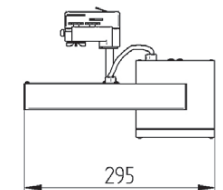

GOT WING SPOT MINI DOUBLE

CARRABRIDGE

Track mounted spot lamp for CDM-TC lamp. All RAL colours are available. Body is made of steel and aluminium. Glass filters for exposition of meat, fish, bread, cheese and vegetables are available on request.

IP20

230 V
50 Hz

CE

| Index no. | Lamp | Weight | Socket |
|-----------|-------------------|---------|--------|
| 255.235E | EVG, 2x35W CDM-TC | 3,20 kg | G8,5 |
| 255.270E | EVG, 2x70W CDM-TC | 3,20 kg | G8,5 |