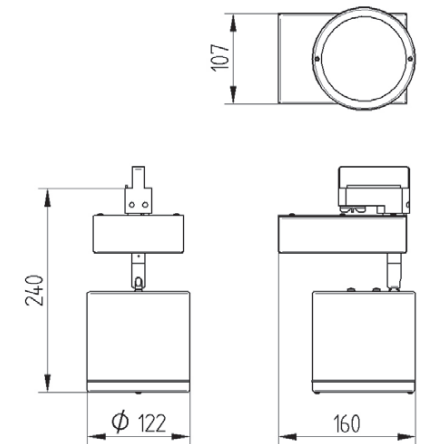

Track mounted spot lamp for CDM-T lamp. Body is made of steel and aluminium. All RAL colours are available. Glass filters for exposition of meat, fish, bread, cheese and vegetables are available on request.

- IP20
- 230 V  
50 Hz
- △
- ⊕
- CE

Index no.	Lamp	Weight	Socket
271.35E	EVG, 1x35W CDM-T	2,35 kg	G12
271.70E	EVG, 1x70W CDM-T	2,35 kg	G12