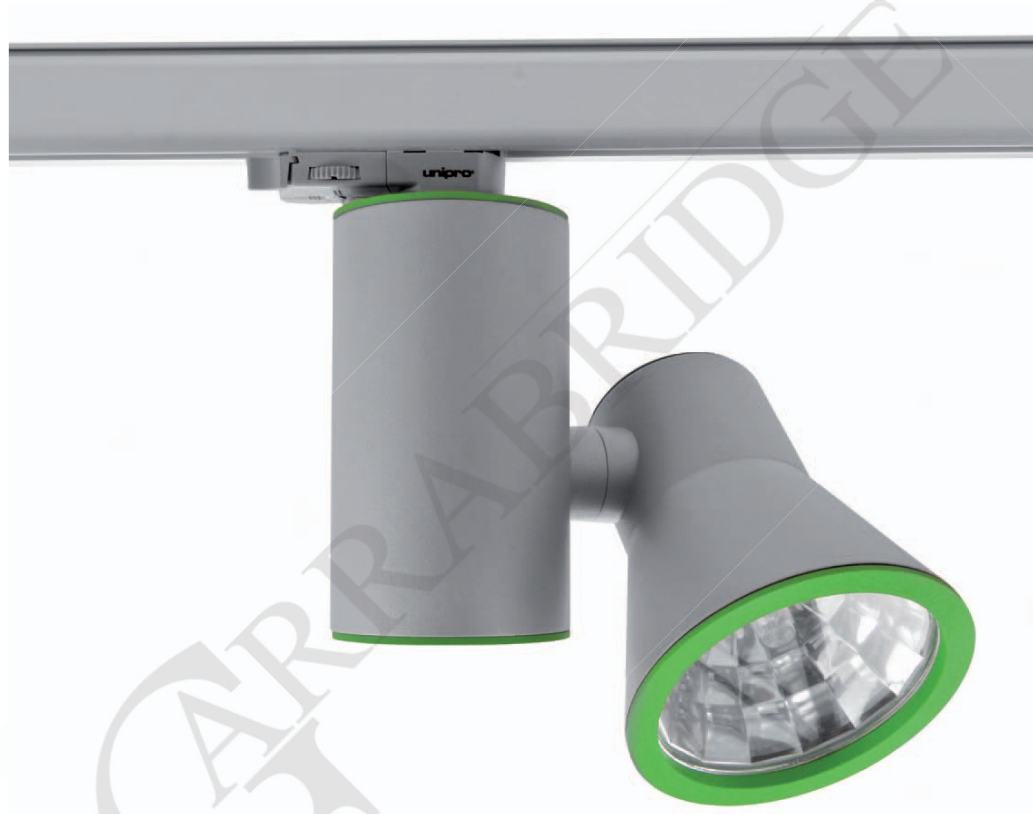

Track mounted spot lamp for CDM-TC lamp. Body is made of steel and aluminum and is available in all RAL colours. Glass filters for exposition of meat, fish, bread, cheese and vegetables are available on request.

- IP20
- 230 V  
50 Hz
- F
- ⊕
- CE

Index no.	Lamp	Weight	Socket
0000-003793.135E	EVG, 1x35W CDM-TC	1,02 kg	G8,5
0000-003793.170E	EVG, 1x70W CDM-TC	1,02 kg	G8,5