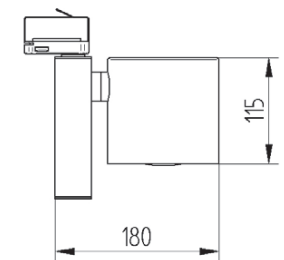

Track mounted spot lamp for QR111 lamp. Body is made of steel and aluminium. All RAL colours are available.

IP20

230 V
50 Hz

CE

Index no.	Lamp	Weight	Socket
0000-002669.1QR111	1xQR111	1,50 kg	G53