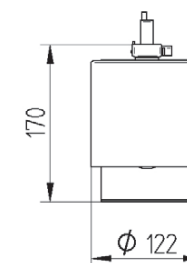

Track mounted spot lamp for QR111 lamp. Body is made of steel and aluminium. All RAL colours are available.

IP20

230 V
50 Hz

CE

Index no.	Lamp	Weight	Socket
0000-002669.1QR111	1xQR111	1,50 kg	G53