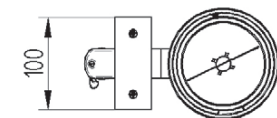

Track mounted spot lamp for QR111 lamp. Body is made of steel and aluminium. All RAL colours are available.

IP20

230 V
50 Hz

CE

Index no.	Lamp	Weight	Socket
0000-002669.1QR111	1xQR111	1,50 kg	G53