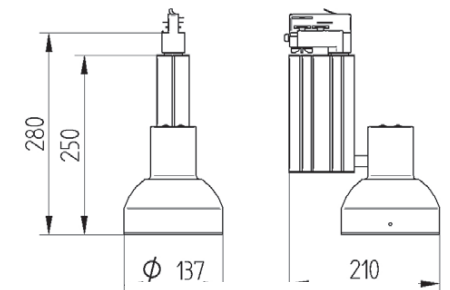

PROFI 1 SPOT

GARRABRIDGE

Track mounted spot lamp for CDM-T lamp. Body is made of steel and aluminium. All RAL colours are available. Glass filters for exposition of meat, fish, bread, cheese and vegetables are available on request.

IP20

230 V
50 Hz

CE

Index no.	Lamp	Weight	Socket
0000-002671.135E	EVG, 1x35W CDM-T	1,50 kg	G12
0000-002671.170E	EVG, 1x70W CDM-T	1,50 kg	G12