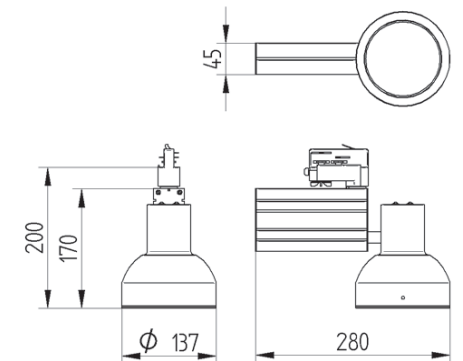

# PROFI 2 SPOT

GARRABRIDGE

Track mounted spot lamp for CDM-T lamp. Body is made of steel and aluminium. All RAL colours are available. Glass filters for exposition of meat, fish, bread, cheese and vegetables are available on request.

- IP20
- 230 V  
50 Hz
- F
- ⊕
- CE

| Index no.        | Lamp             | Weight  | Socket |
|------------------|------------------|---------|--------|
| 0000-002672.135E | EVG, 1x35W CDM-T | 1,50 kg | G12    |
| 0000-002672.170E | EVG, 1x70W CDM-T | 1,50 kg | G12    |