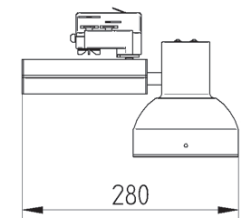

Track mounted spot lamp for CDM-T lamp. Body is made of steel and aluminium. All RAL colours are available. Glass filters for exposition of meat, fish, bread, cheese and vegetables are available on request.

IP20

230 V
50 Hz

CE

Index no.	Lamp	Weight	Socket
0000-002673.135E	EVG, 1x35W CDM-T	1,50 kg	G12
0000-002673.170E	EVG, 1x70W CDM-T	1,50 kg	G12