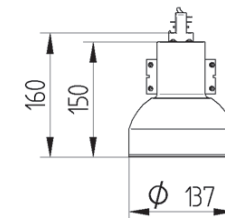

Track mounted spot lamp for CDM-T lamp. Body is made of steel and aluminium. All RAL colours are available. Glass filters for exposition of meat, fish, bread, cheese and vegetables are available on request.

IP20

230 V
50 Hz

CE

Index no.	Lamp	Weight	Socket
0000-002673.135E	EVG, 1x35W CDM-T	1,50 kg	G12
0000-002673.170E	EVG, 1x70W CDM-T	1,50 kg	G12