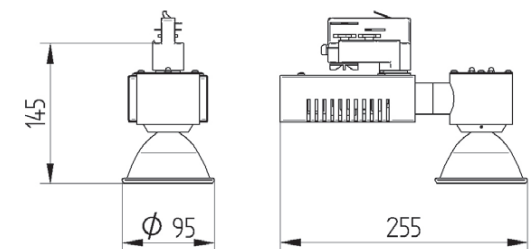

Track mounted spot lamp for CDM-TC lamp. Body is made of steel and aluminium. All RAL colours are available. Glass filters for exposition of meat, fish, bread, cheese and vegetables are available on request.

IP20

230 V
50 Hz

CE

Index no.	Lamp	Weight	Socket
0000-002665.135E	EVG, 1x35W CDM-TC	1,15 kg	G 8,5
0000-002665.170E	EVG, 1x70W CDM-TC	1,15 kg	G 8,5