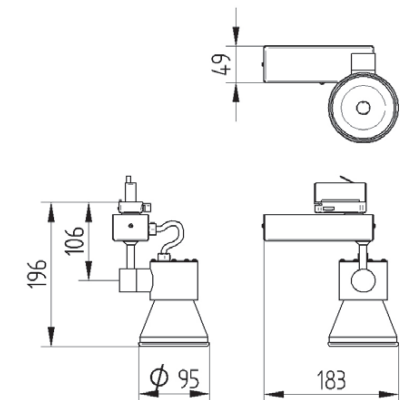

SLIM SPOT

GARRABRIDGE

Track mounted spot lamp for CDM-Tm lamp. Body is made of steel and aluminium. All RAL colours are available. Glass filters for exposition of meat, fish, bread, cheese and vegetables are available on request.

IP20

230 V
50 Hz

CE

Index no.	Lamp	Weight	Socket
0000-002666.120E	EVG, 1x20W CDM-Tm	1,10 kg	PGJ5
0000-002666.135E	EVG, 1x35W CDM-Tm	1,10 kg	PGJ5