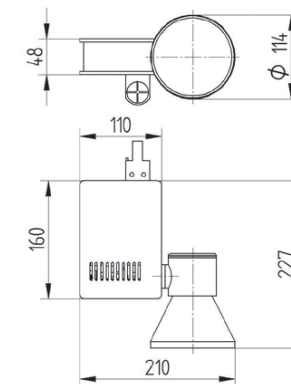

Track mounted spot lamp for CDM-T lamp. Body is made of steel and aluminium. All RAL colours are available. Glass filters for exposition of meat, fish, bread, cheese and vegetables are available on request.

- IP20
- 230 V  
50 Hz
- F
- ⊕
- €

Index no.	Lamp	Weight	Socket
0000-003359.135E	EVG, 1x35W CDM-T	1,32 kg	G12
0000-003359.150E	EVG, 1x50W CDM-T	1,32 kg	G12
0000-003359.170E	EVG, 1x70W CDM-T	1,32 kg	G12