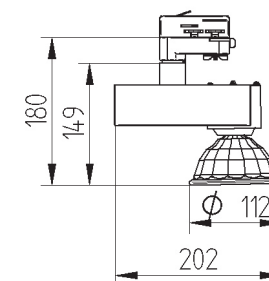

SUNSHINE SPOT

GARRABRIDGE

Track mounted spot lamp for CDM-T or QR111 lamp. Body is made of steel and aluminium. All RAL colours are available. Glass filters for exposition of meat, fish, bread, cheese and vegetables are available on request.

IP20

230 V
50 Hz

CE

Index no.	Lamp	Weight	Socket
0000-002571.135E	EVG, 1x35W CDM-T	1,30 kg	G12
0000-002571.170E	EVG, 1x70W CDM-T	1,30 kg	G12