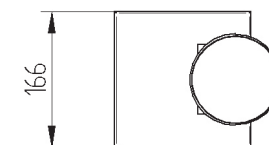

SUNSHINE SPOT

GARRABRIDGE

Track mounted spot lamp for CDM-T or QR111 lamp. Body is made of steel and aluminium. All RAL colours are available. Glass filters for exposition of meat, fish, bread, cheese and vegetables are available on request.

IP20

230 V
50 Hz

CE

Index no.	Lamp	Weight	Socket
0000-002571.135E	EVG, 1x35W CDM-T	1,30 kg	G12
0000-002571.170E	EVG, 1x70W CDM-T	1,30 kg	G12