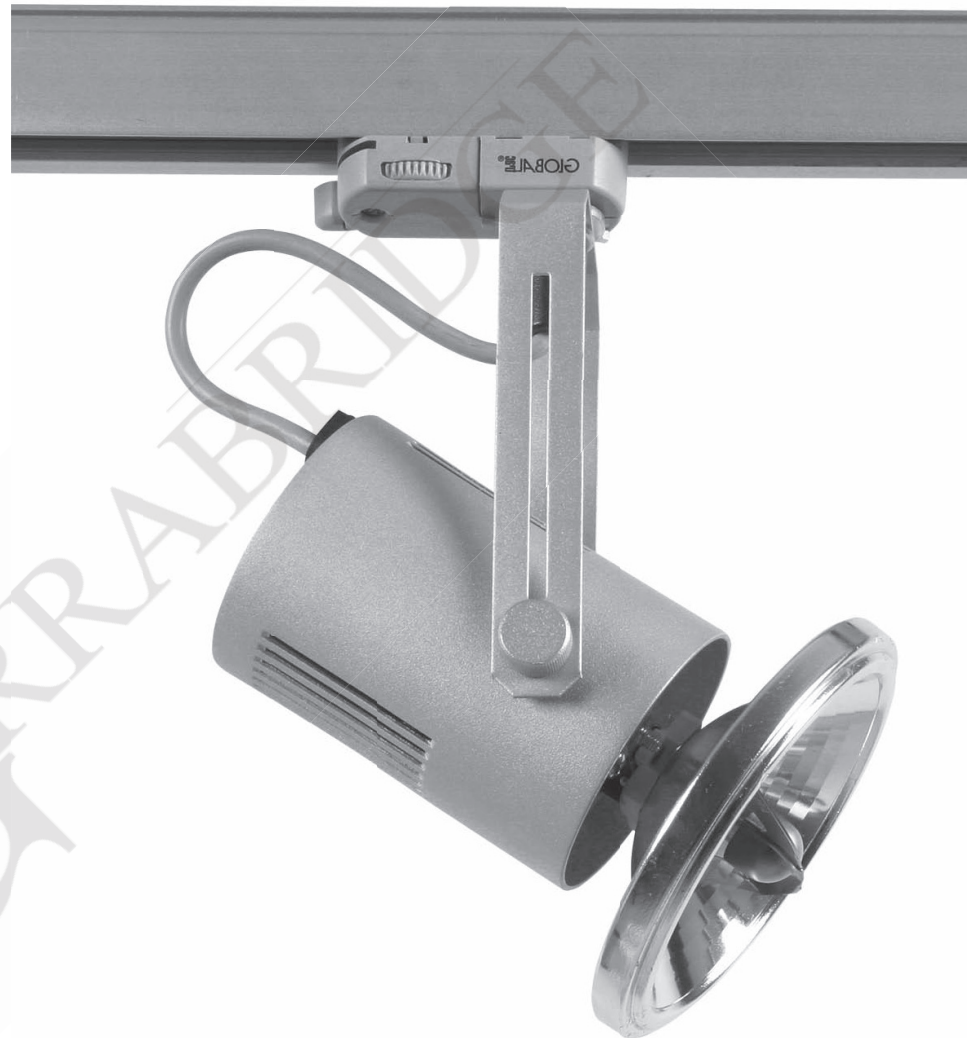

TR SPOT QR111

GARRABRIDGE

Track mounted spot lamp for QR111 lamp. Body is made of aluminium and steel. All RAL colours are available.

IP20

230 V
50 Hz

CE

Index no.	Lamp	Weight	Socket
239.35E	EVG, 1x35W QR111	0,50 kg	G53
239.50E	EVG, 1x50W QR111	0,50 kg	G53