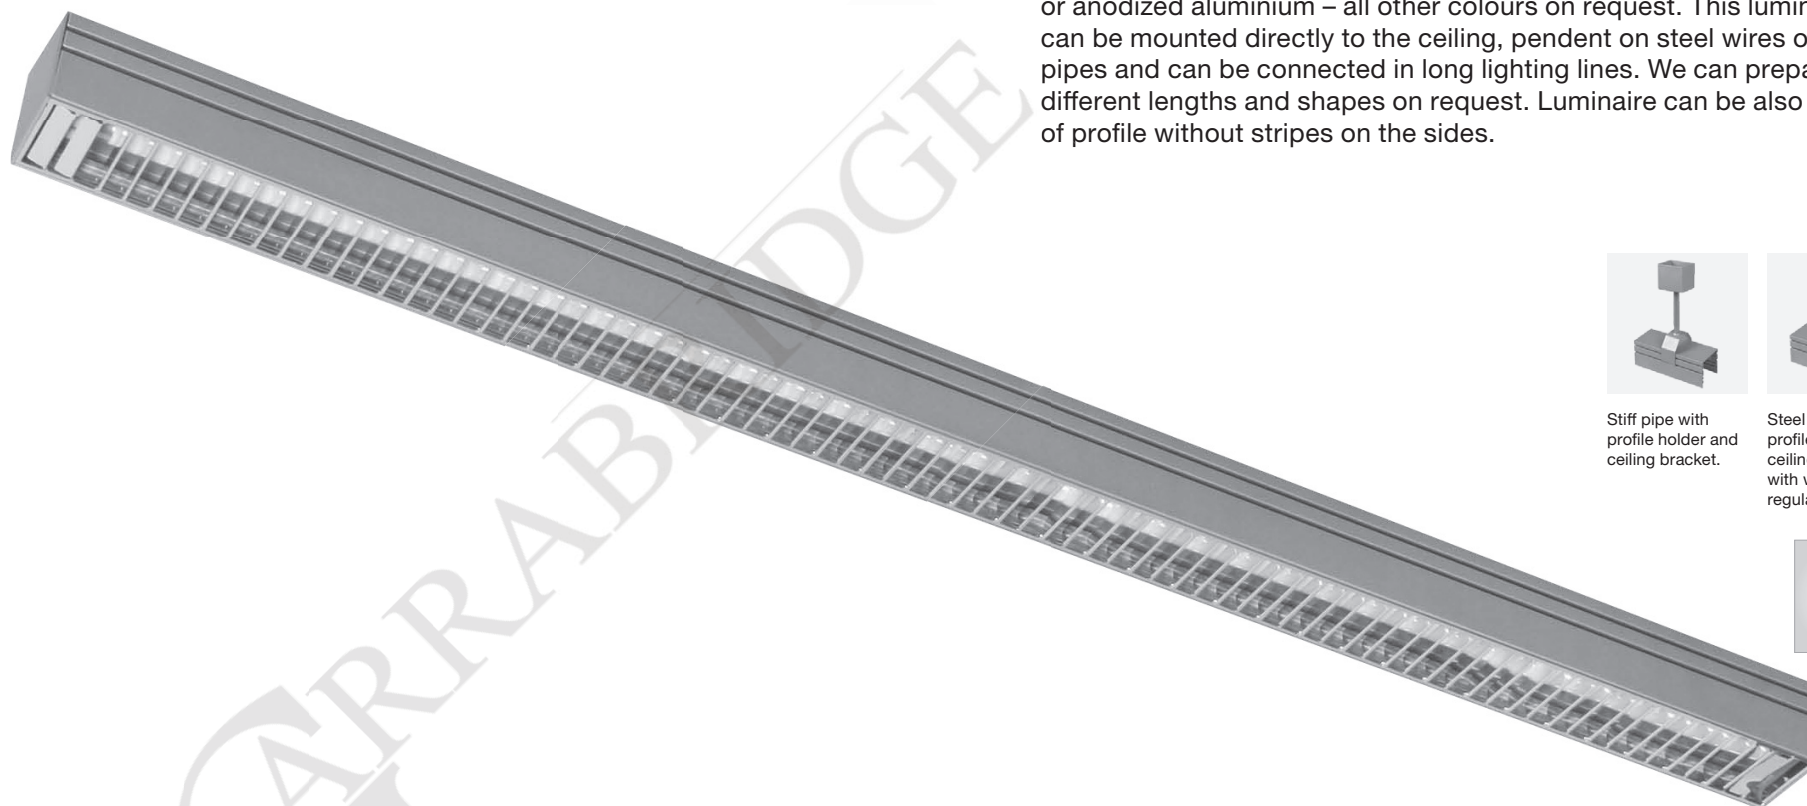

Luminaire designed for T5 lamp with lamel louver. Body is made of aluminium profile PROFI 48. Standard colours: structure grey, white or anodized aluminium – all other colours on request. This luminaire can be mounted directly to the ceiling, pendent on steel wires or stiff pipes and can be connected in long lighting lines. We can prepare it in different lengths and shapes on request. Luminaire can be also made of profile without stripes on the sides.

Stiff pipe with profile holder and ceiling bracket.

Steel wire with profile holder and ceiling bracket with wire length regulator.

- IP20
- 230 V
50 Hz
- F
- ⊕
- CE

Index no.	Lamp	Weight	Length	Socket
402.114E	EVG, 1x14W T5	1,00 kg	580 mm	G-5
402.114ED	EVG DIM, 1x14W T5	1,00 kg	580 mm	G-5
402.124E	EVG, 1x24W T5	1,00 kg	580 mm	G-5
402.124ED	EVG DIM, 1x24W T5	1,00 kg	580 mm	G-5
402.121E	EVG, 1x21W T5	1,25 kg	880 mm	G-5
402.121ED	EVG DIM, 1x21W T5	1,25 kg	880 mm	G-5
402.139E	EVG, 1x39W T5	1,25 kg	880 mm	G-5
402.139ED	EVG DIM, 1x39W T5	1,25 kg	880 mm	G-5
402.128E	EVG, 1x28W T5	1,55 kg	1180 mm	G-5
402.128ED	EVG DIM, 1x28W T5	1,55 kg	1180 mm	G-5
402.154E	EVG, 1x54W T5	1,55 kg	1180 mm	G-5
402.154ED	EVG DIM, 1x54W T5	1,55 kg	1180 mm	G-5
402.135E	EVG, 1x35W T5	1,80 kg	1480 mm	G-5
402.135ED	EVG DIM, 1x35W T5	1,80 kg	1480 mm	G-5
402.149E	EVG, 1x49W T5	1,80 kg	1480 mm	G-5
402.149ED	EVG DIM, 1x49W T5	1,80 kg	1480 mm	G-5

Suspension sets should be ordered separately. See page number 434.

Three types of lamel louvers are available:
 1. Glossy aluminium - please add LL1 after index nr.
 2. Mat aluminium - please add LL2 after index nr.
 3. Painted (standard grey structure) all RAL colours available on request - please add LL3 after index nr.