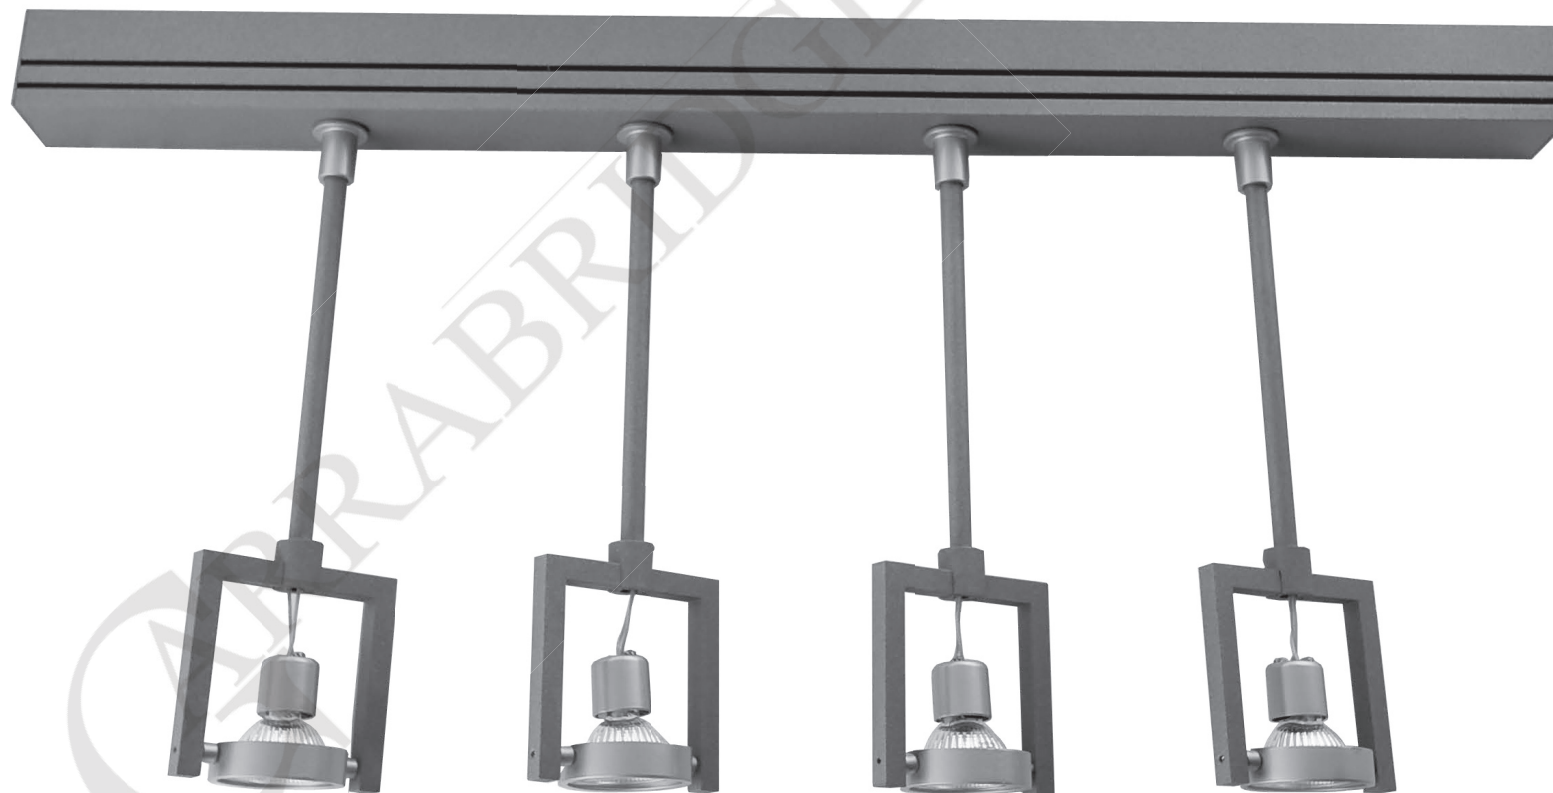

PROFI 48 FLEX I

GARRABRIDGE

Pendent or surface mounted luminaire. Body made of aluminium profile. Twistable heads with halogen or retrofit LED lamps.

IP20

230 V
50 Hz

CE

Index no.	Lamp	Weight	Socket
0000-003127.4GU5.3	4 x halogen MR16	4,60 kg	GU5,3
0000-003127.47	MASTER LED 7W	4,60 kg	GU10