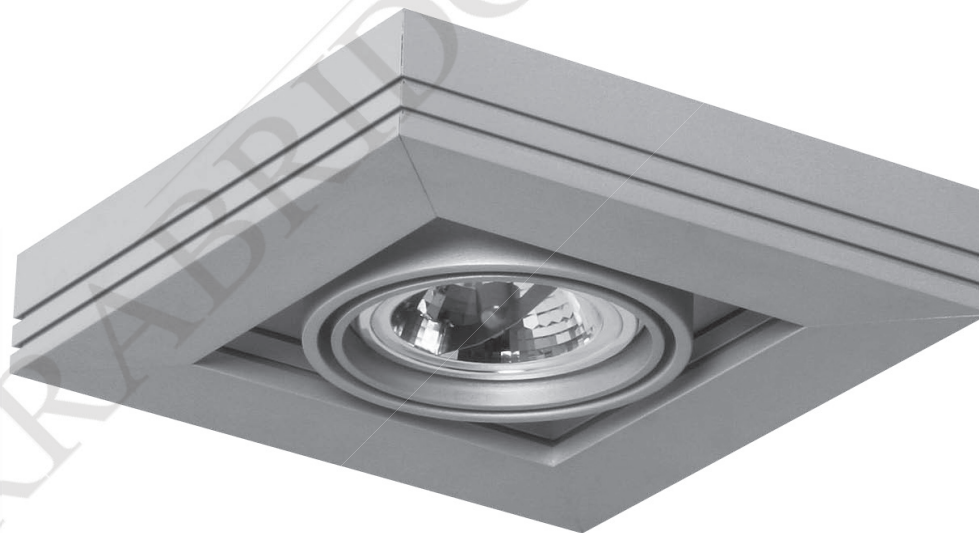

Pendent luminaire for QR111 lamp. Body is made of aluminium profile and can be painted in any RAL colour. Standard length of suspension set - 1 meter.

Index no.	Lamp	Weight	Size	Socket
408.50E	EVG, 1x50W QR111	1,70 kg	254x254 mm	G53
408.75E	EVG, 1x75W QR111	1,70 kg	254x254 mm	G53
408.100E	EVG, 1x100W QR111	1,70 kg	254x254 mm	G53
0000-002692.135E	EVG, 1x35W CDM-R111	2,40 kg	254x254 mm	GX8,5
0000-002692.170E	EVG, 1x70W CDM-R111	2,40 kg	254x254 mm	GX8,5