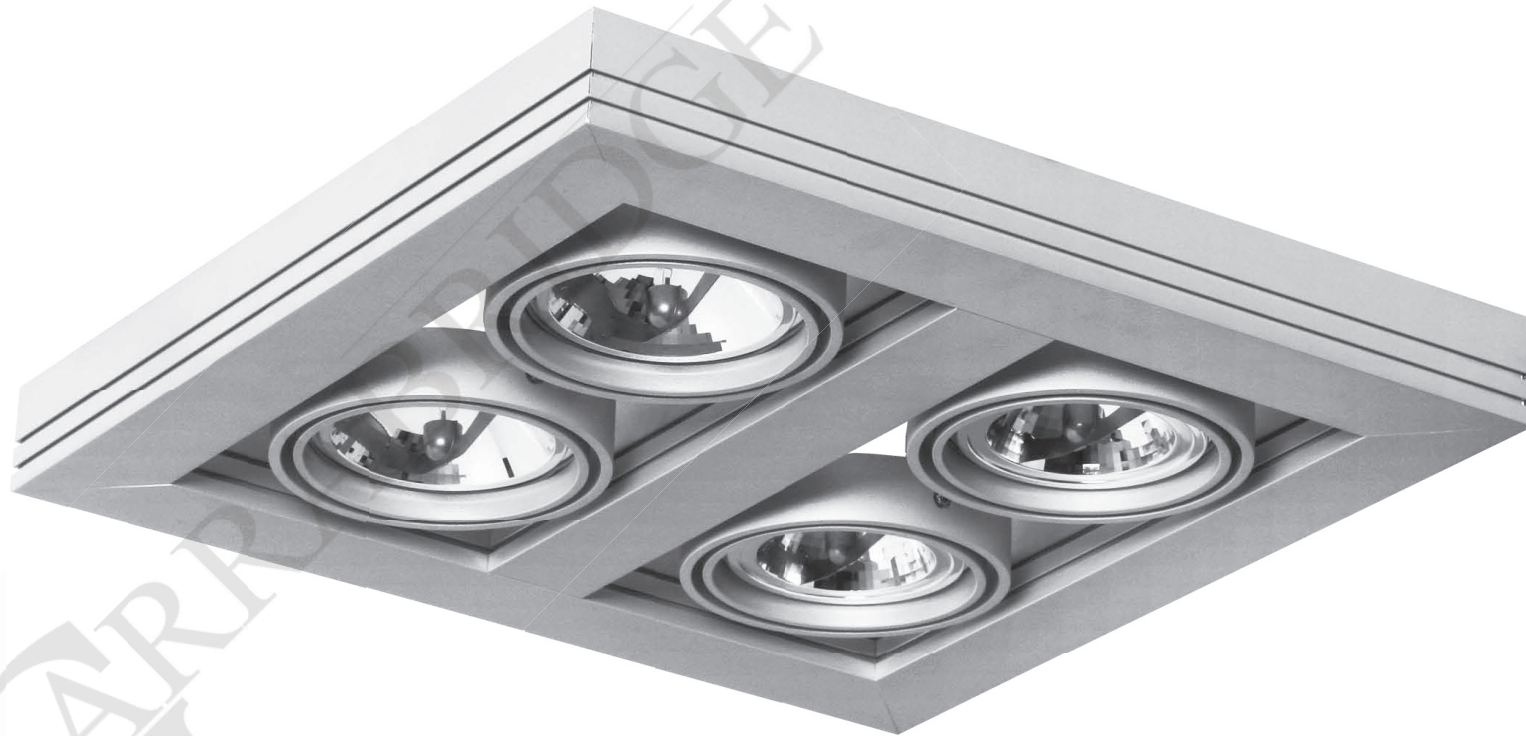

Pendent luminaire for QR111 lamps. Body is made of aluminium profile and can be painted in any RAL colour. Standard length of suspension set - 1 meter.

IP20

230 V
50 Hz

CE

Index no.	Lamp	Weight	Size	Socket
412.50E	EVG, 4x50W QR111	4,50 kg	450 x 430 mm	G53
412.75E	EVG, 4x75W QR111	4,50 kg	450 x 430 mm	G53
412.100E	EVG, 4x100W QR111	4,50 kg	450 x 430 mm	G53
0000-002696.435E	EVG, 4x35W CDM-R111	7,00 kg	450 x 430 mm	GX8,5
0000-002696.470E	EVG, 4x70W CDM-R111	7,00 kg	450 x 430 mm	GX8,5