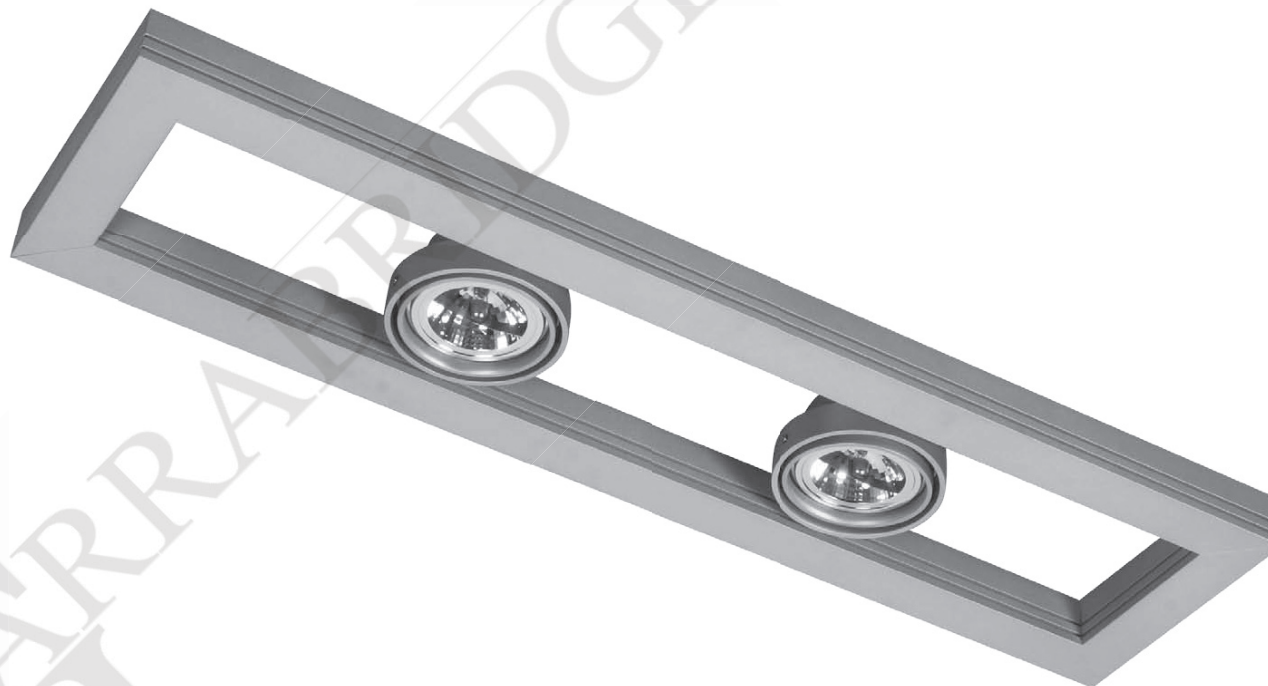

PROFI 48 Q1000

CARRABRIDGE

Pendent luminaire for QR111 lamps. Body is made of aluminium profile and can be painted in any RAL colour. Standard length of suspension set - 1 meter.

IP20

230 V
50 Hz

CE

Index no.	Lamp	Weight	Length	Socket
413.50E	EVG, 2x50W QR111	3,80 kg	1000 mm	G53
413.75E	EVG, 2x75W QR111	3,80 kg	1000 mm	G53
413.100E	EVG, 2x100W QR111	3,80 kg	1000 mm	G53