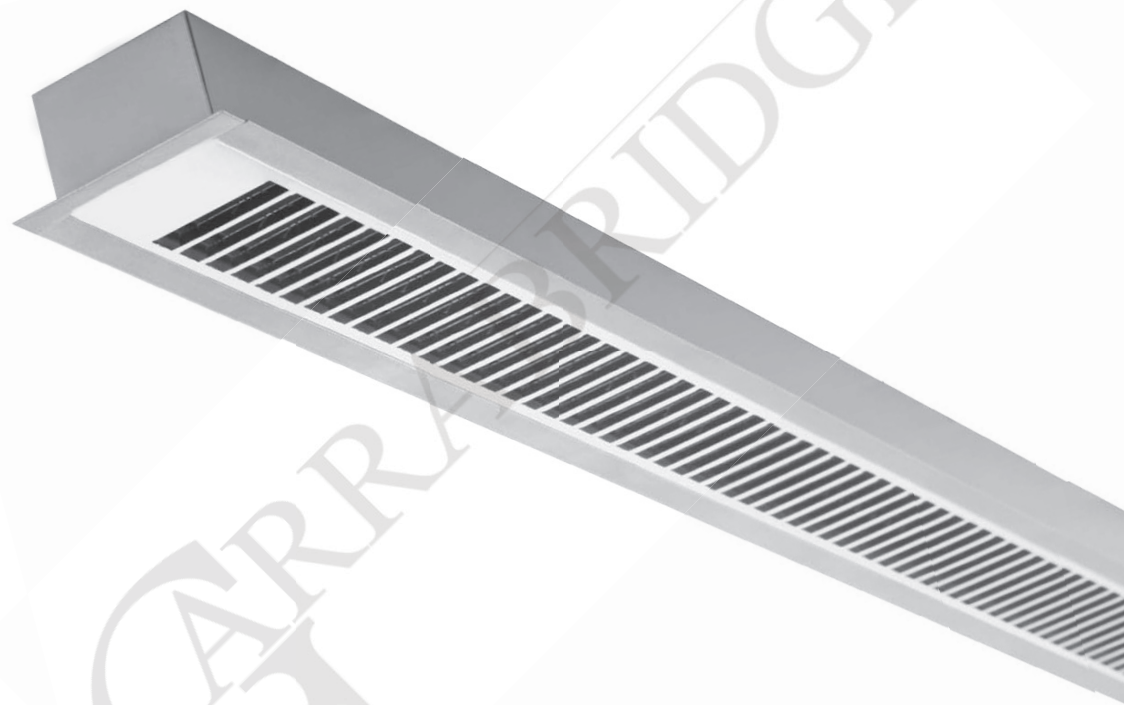

Recessed luminaire for T5 lamp with lamel louver. Body is made of aluminium profile. All RAL colours are available. This luminaire can be connected in long lighting lines. We can prepare it in different lengths and shapes on request.

IP20

230 V
50 Hz

CE

Index no.	Lamp	Weight	Length	Socket
0000-002733.114E	EVG, 1x14 W T5	1,30 kg	600 mm	G-5
0000-002733.124E	EVG, 1x24 W T5	1,30 kg	600 mm	G-5
0000-002733.121E	EVG, 1x21 W T5	1,55 kg	900 mm	G-5
0000-002733.139E	EVG, 1x39 W T5	1,55 kg	900 mm	G-5
0000-002733.128E	EVG, 1x28 W T5	1,85 kg	1200 mm	G-5
0000-002733.154E	EVG, 1x54 W T5	1,85 kg	1200 mm	G-5
0000-002733.135E	EVG, 1x35 W T5	2,20 kg	1500 mm	G-5
0000-002733.149E	EVG, 1x49 W T5	2,20 kg	1500 mm	G-5
0000-002733.180E	EVG, 1x80 W T5	2,20 kg	1500 mm	G-5

L - 585 x 52
L - 885 x 52
L - 1185 x 52
L - 1485 x 52