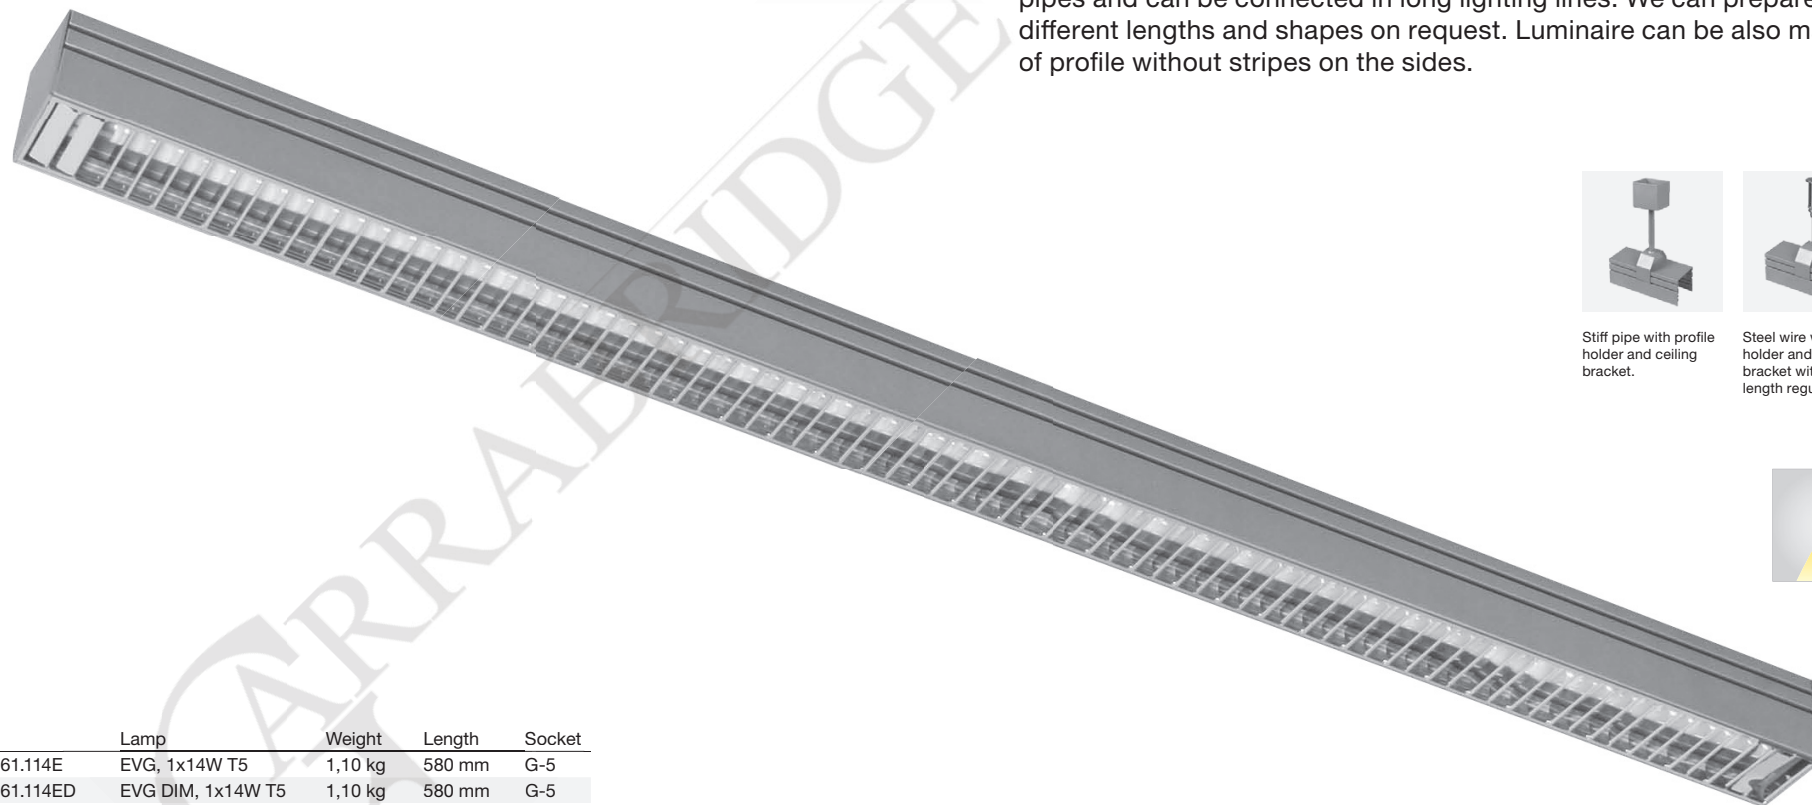

Luminaire designed for T5 lamp with lamel louver. Body is made of aluminium profile PROFI 58. Standard colours: structure grey, white or anodized aluminium – all other colours on request. This luminaire can be mounted directly to the ceiling, pendent on steel wires or stiff pipes and can be connected in long lighting lines. We can prepare it in different lengths and shapes on request. Luminaire can be also made of profile without stripes on the sides.

Stiff pipe with profile holder and ceiling bracket.

Steel wire with profile holder and ceiling bracket with wire length regulator.

Index no.	Lamp	Weight	Length	Socket
0000-003561.114E	EVG, 1x14W T5	1,10 kg	580 mm	G-5
0000-003561.114ED	EVG DIM, 1x14W T5	1,10 kg	580 mm	G-5
0000-003561.124E	EVG, 1x24W T5	1,10 kg	580 mm	G-5
0000-003561.124ED	EVG DIM, 1x24W T5	1,10 kg	580 mm	G-5
0000-003561.121E	EVG, 1x21W T5	1,45 kg	880 mm	G-5
0000-003561.121ED	EVG DIM, 1x21W T5	1,45 kg	880 mm	G-5
0000-003561.139E	EVG, 1x39W T5	1,45 kg	880 mm	G-5
0000-003561.139ED	EVG DIM, 1x39W T5	1,45 kg	880 mm	G-5
0000-003561.128E	EVG, 1x28W T5	1,80 kg	1180 mm	G-5
0000-003561.128ED	EVG DIM, 1x28W T5	1,80 kg	1180 mm	G-5
0000-003561.154E	EVG, 1x54W T5	1,80 kg	1180 mm	G-5
0000-003561.154ED	EVG DIM, 1x54W T5	1,80 kg	1180 mm	G-5
0000-003561.135E	EVG, 1x35W T5	2,15 kg	1480 mm	G-5
0000-003561.135ED	EVG DIM, 1x35W T5	2,15 kg	1480 mm	G-5
0000-003561.149E	EVG, 1x49W T5	2,15 kg	1480 mm	G-5
0000-003561.149ED	EVG DIM, 1x49W T5	2,15 kg	1480 mm	G-5
0000-003561.180E	EVG, 1x80W T5	2,15 kg	1480 mm	G-5
0000-003561.180ED	EVG DIM, 1x80W T5	2,15 kg	1480 mm	G-5

Suspension sets should be ordered separately. See page number 442.

Three types of lamel louvers are available:
 1. Glossy aluminium - please add LL1 after index nr.
 2. Mat aluminium - please add LL2 after index nr.
 3. Painted (standard grey structure) all RAL colours available on request - please add LL3 after index nr.