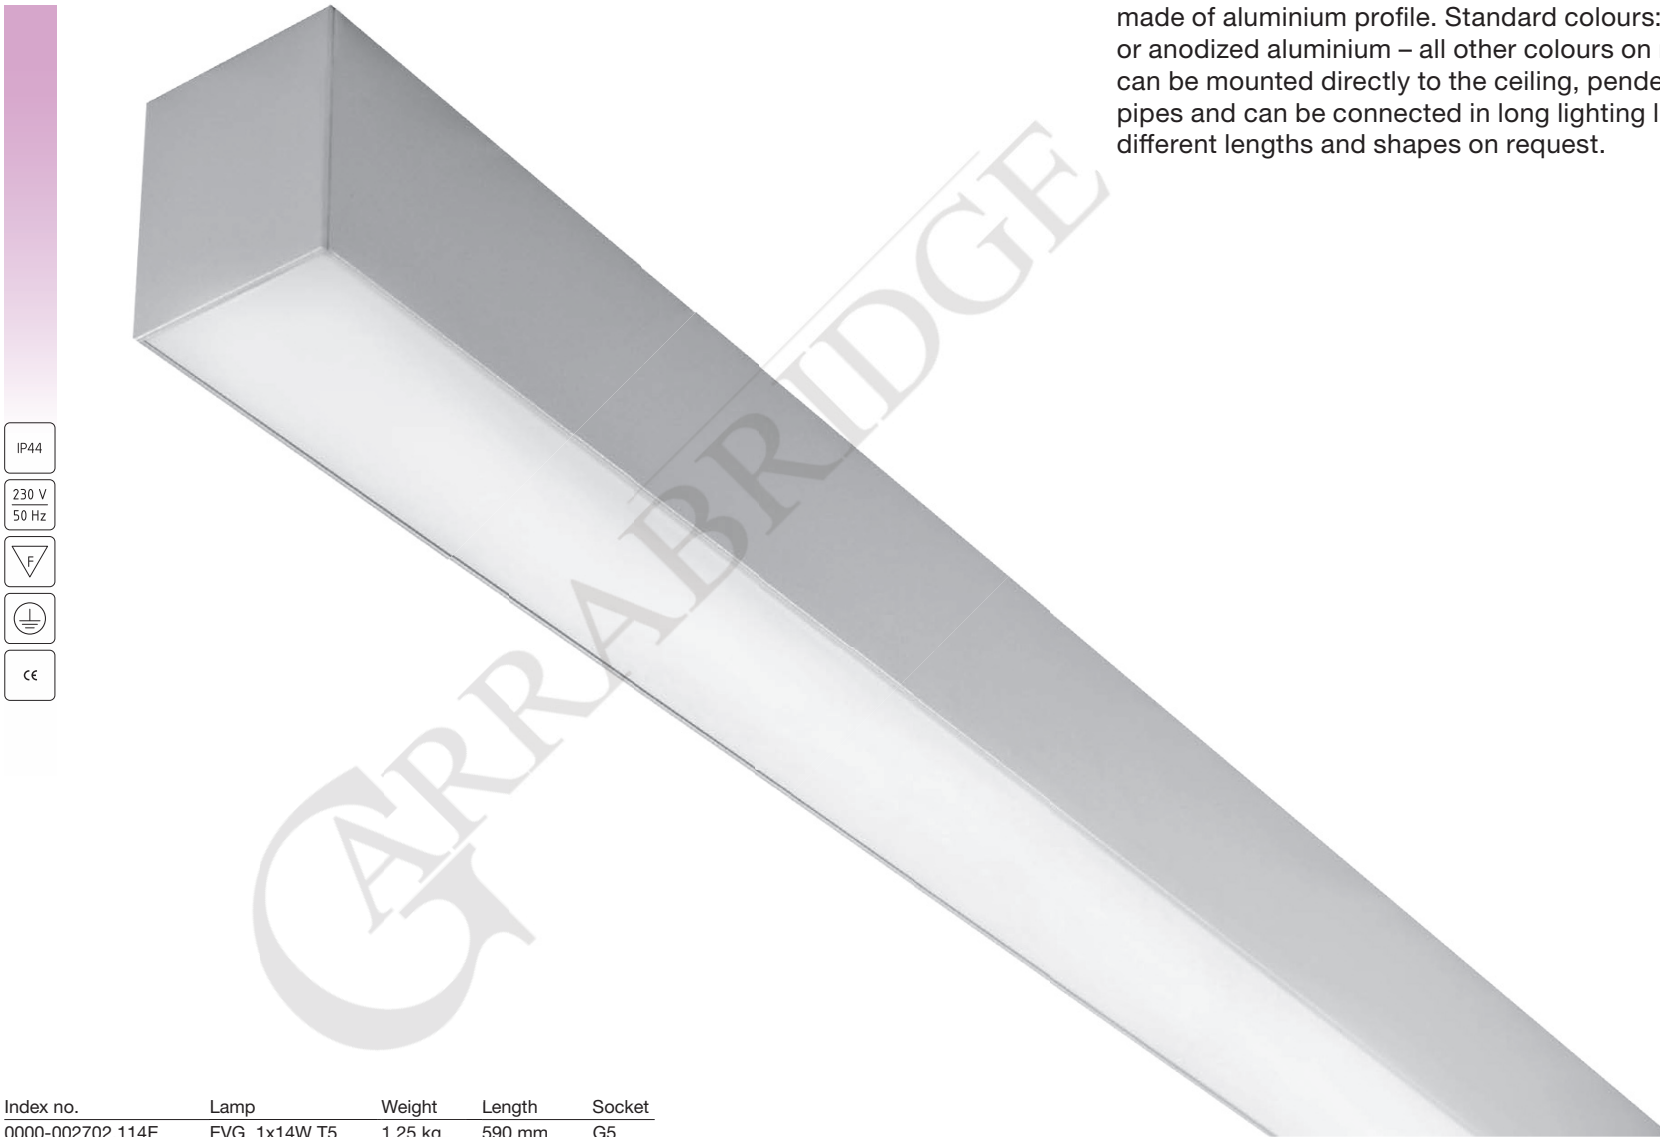

Pendent or surface mounted T5 luminaire with opal diffuser. Body is made of aluminium profile. Standard colours: structure grey, white or anodized aluminium – all other colours on request. This luminaire can be mounted directly to the ceiling, pendent on steel wires or stiff pipes and can be connected in long lighting lines. We can prepare it in different lengths and shapes on request.

- IP44
- 230 V
50 Hz
- F
- ⊕
- CE

Index no.	Lamp	Weight	Length	Socket
0000-002702.114E	EVG, 1x14W T5	1,25 kg	590 mm	G5
0000-002702.124E	EVG, 1x24W T5	1,25 kg	590 mm	G5
0000-002702.121E	EVG, 1x21W T5	1,50 kg	890 mm	G5
0000-002702.139E	EVG, 1x39W T5	1,50 kg	890 mm	G5
0000-002702.128E	EVG, 1x28W T5	1,75 kg	1190 mm	G5
0000-002702.154E	EVG, 1x54W T5	1,75 kg	1190 mm	G5
0000-002702.135E	EVG, 1x35W T5	2,00 kg	1490 mm	G5
0000-002702.149E	EVG, 1x49W T5	2,00 kg	1490 mm	G5
0000-002702.180E	EVG, 1x80W T5	2,00 kg	1490 mm	G5