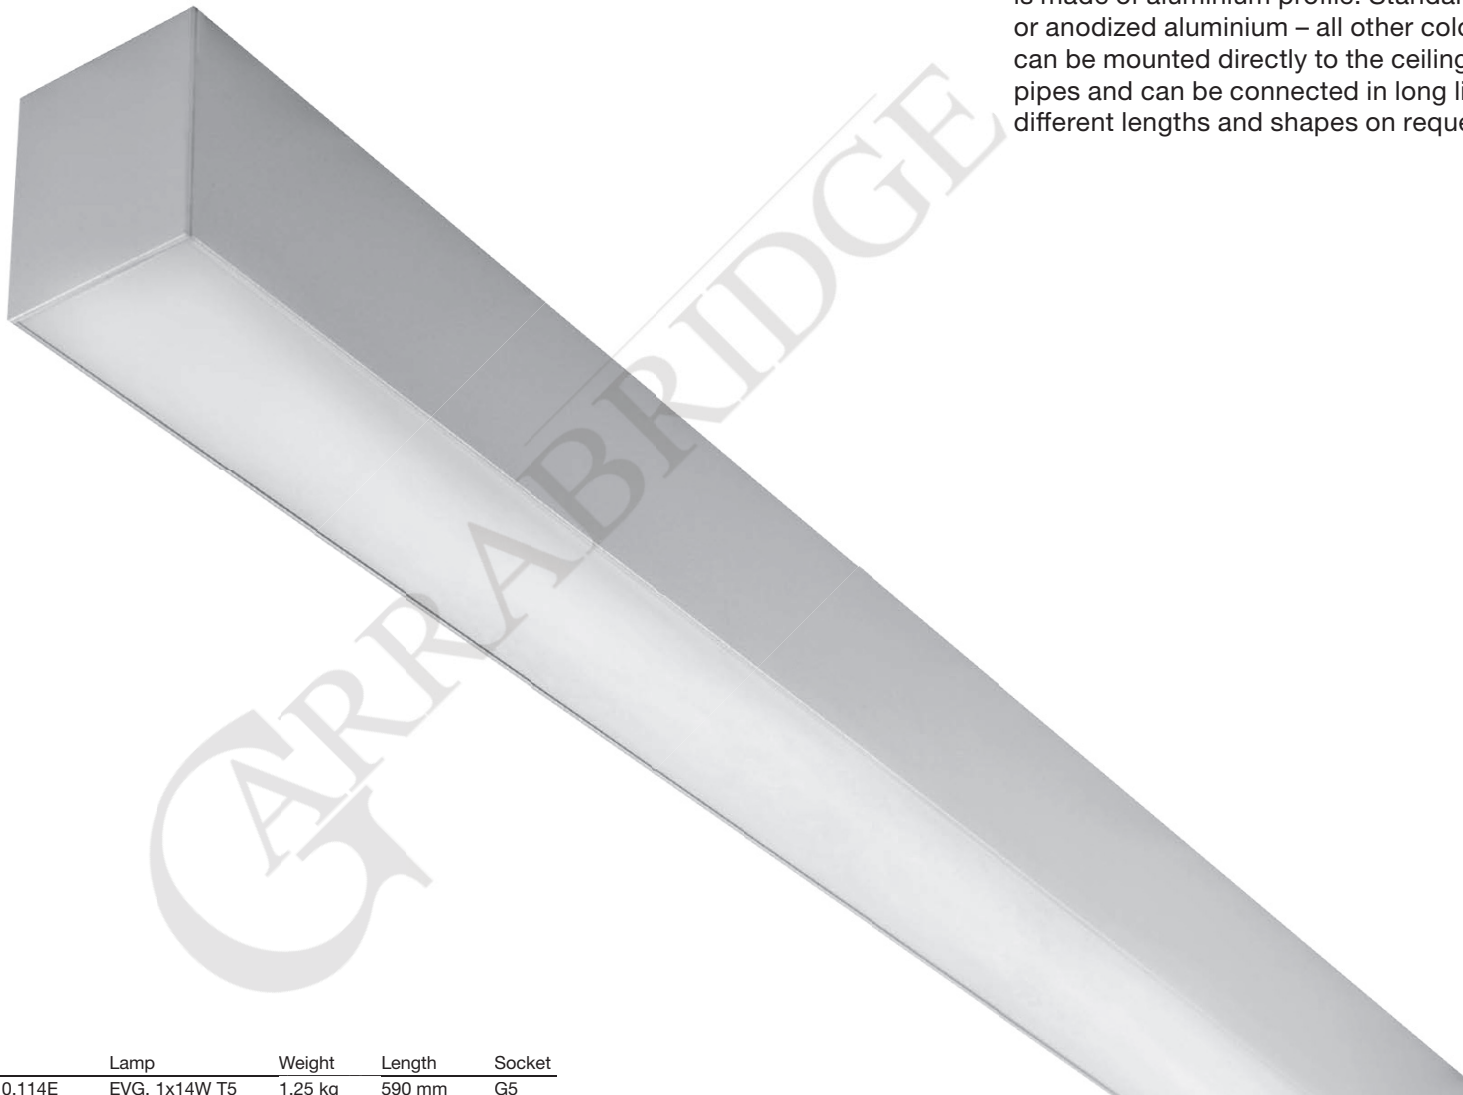

PROFI H 60 BAR ACN

Pendent or surface mounted T5 luminaire with acrylic diffuser. Body is made of aluminium profile. Standard colours: structure grey, white or anodized aluminium – all other colours on request. This luminaire can be mounted directly to the ceiling, pendent on steel wires or stiff pipes and can be connected in long lighting lines. We can prepare it in different lengths and shapes on request.

- IP44
- 230 V
50 Hz
- F
- ⊕
- CE

| Index no. | Lamp | Weight | Length | Socket |
|------------------|---------------|---------|---------|--------|
| 0000-002710.114E | EVG, 1x14W T5 | 1,25 kg | 590 mm | G5 |
| 0000-002710.124E | EVG, 1x24W T5 | 1,25 kg | 590 mm | G5 |
| 0000-002710.121E | EVG, 1x21W T5 | 1,50 kg | 890 mm | G5 |
| 0000-002710.139E | EVG, 1x39W T5 | 1,50 kg | 890 mm | G5 |
| 0000-002710.128E | EVG, 1x28W T5 | 1,75 kg | 1190 mm | G5 |
| 0000-002710.154E | EVG, 1x54W T5 | 1,75 kg | 1190 mm | G5 |
| 0000-002710.135E | EVG, 1x35W T5 | 2,00 kg | 1490 mm | G5 |
| 0000-002710.149E | EVG, 1x49W T5 | 2,00 kg | 1490 mm | G5 |
| 0000-002710.180E | EVG, 1x80W T5 | 2,00 kg | 1490 mm | G5 |