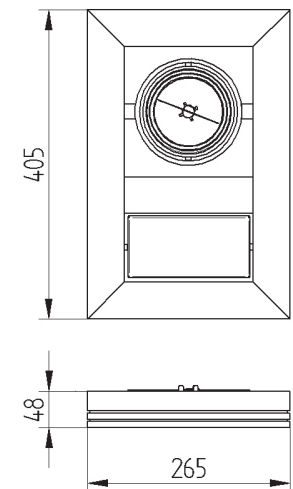

Wall mounted luminaire for QR111 or CDM-R111 lamp. Body is made of aluminium profile PROFI 48. All RAL colours are available.

- IP20
- 230 V  
50 Hz
- F
- ⊕
- CE

| Index no. | Lamp              | Weight  | Socket |
|-----------|-------------------|---------|--------|
| 513.50E   | EVG, 1x50W QR111  | 2,55 kg | G53    |
| 513.75E   | EVG, 1x75W QR111  | 2,55 kg | G53    |
| 513.100E  | EVG, 1x100W QR111 | 2,55 kg | G53    |