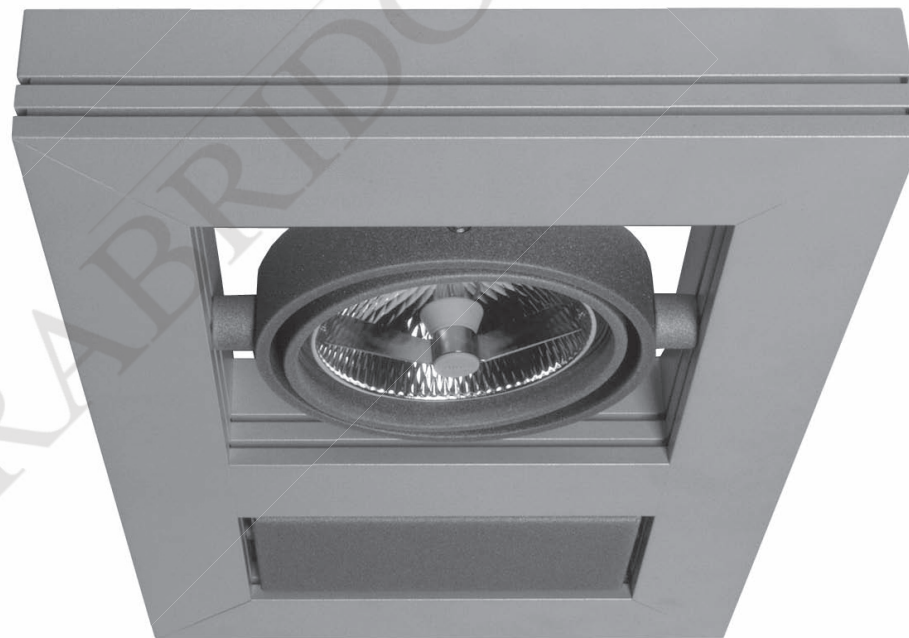

Wall mounted luminaire for QR111 or CDM-R111 lamp. Body is made of aluminium profile PROFI 48. All RAL colours are available.

- IP20
- 230 V  
50 Hz
- F
- ⊕
- CE

| Index no. | Lamp              | Weight  | Socket |
|-----------|-------------------|---------|--------|
| 513.50E   | EVG, 1x50W QR111  | 2,55 kg | G53    |
| 513.75E   | EVG, 1x75W QR111  | 2,55 kg | G53    |
| 513.100E  | EVG, 1x100W QR111 | 2,55 kg | G53    |