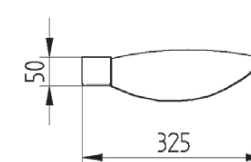

Wall mounted luminaire for PLL lamps. Body is made of steel and aluminium. All RAL colours are available.

- IP20
- 230 V
50 Hz
- F
- ⏚
- CE

Index no.	Lamp	Weight	Socket
0000-001778.355E	EVG, 3x55W TC-L	4,30 kg	2G11