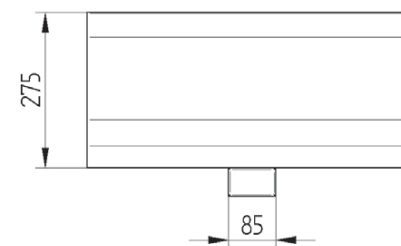

Wall mounted luminaire for PLL lamps. Body is made of steel and aluminium. All RAL colours are available.

- IP20
- 230 V
50 Hz
- F
- ⏚
- CE

Index no.	Lamp	Weight	Socket
0000-001778.355E	EVG, 3x55W TC-L	4,30 kg	2G11