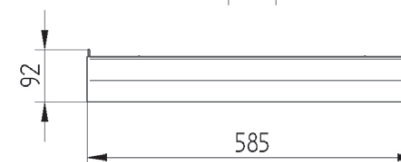

Wall mounted luminaire for PLL lamps. Body is made of steel and aluminium. All RAL colours are available.

- IP20
- 230 V
50 Hz
- F
- ⏚
- CE

Index no.	Lamp	Weight	Socket
0000-001778.355E	EVG, 3x55W TC-L	4,30 kg	2G11