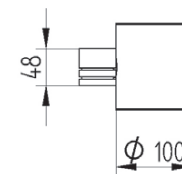

DLN 100 R UP/DN

GARRABRIDGE

Wall mounted direct/indirect luminaire for CDM-Tm lamp. Body is made of steel and aluminium. All RAL colours are available.

Index no.	Lamp	Weight	Socket
500.100R.20E	EVG, 1x20W CDM-Tm	0,90 kg	PGJ5
500.100R.35E	EVG, 1x35W CDM-Tm	0,90 kg	PGJ5