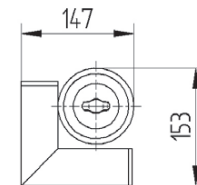

DLN 100 R UP/DN

GARRABRIDGE

Wall mounted direct/indirect luminaire for CDM-Tm lamp. Body is made of steel and aluminium. All RAL colours are available.

Index no.	Lamp	Weight	Socket
500.100R.20E	EVG, 1x20W CDM-Tm	0,90 kg	PGJ5
500.100R.35E	EVG, 1x35W CDM-Tm	0,90 kg	PGJ5