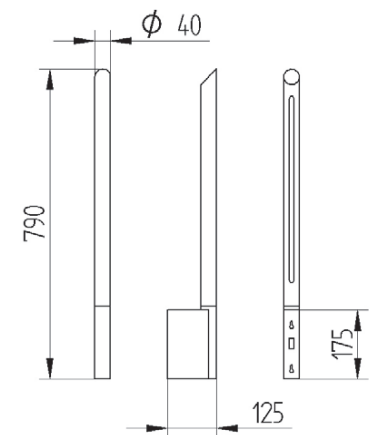

DLN PRESIDENT

GARRABRIDGE

Wall mounted luminaire for T5 linear lamp. Body is made of steel, aluminium and acrylic tube. All RAL colours are available.

Index no.	Lamp	Weight	Socket
212.113E	EVG, 1x13W T5	2,00 kg	G5