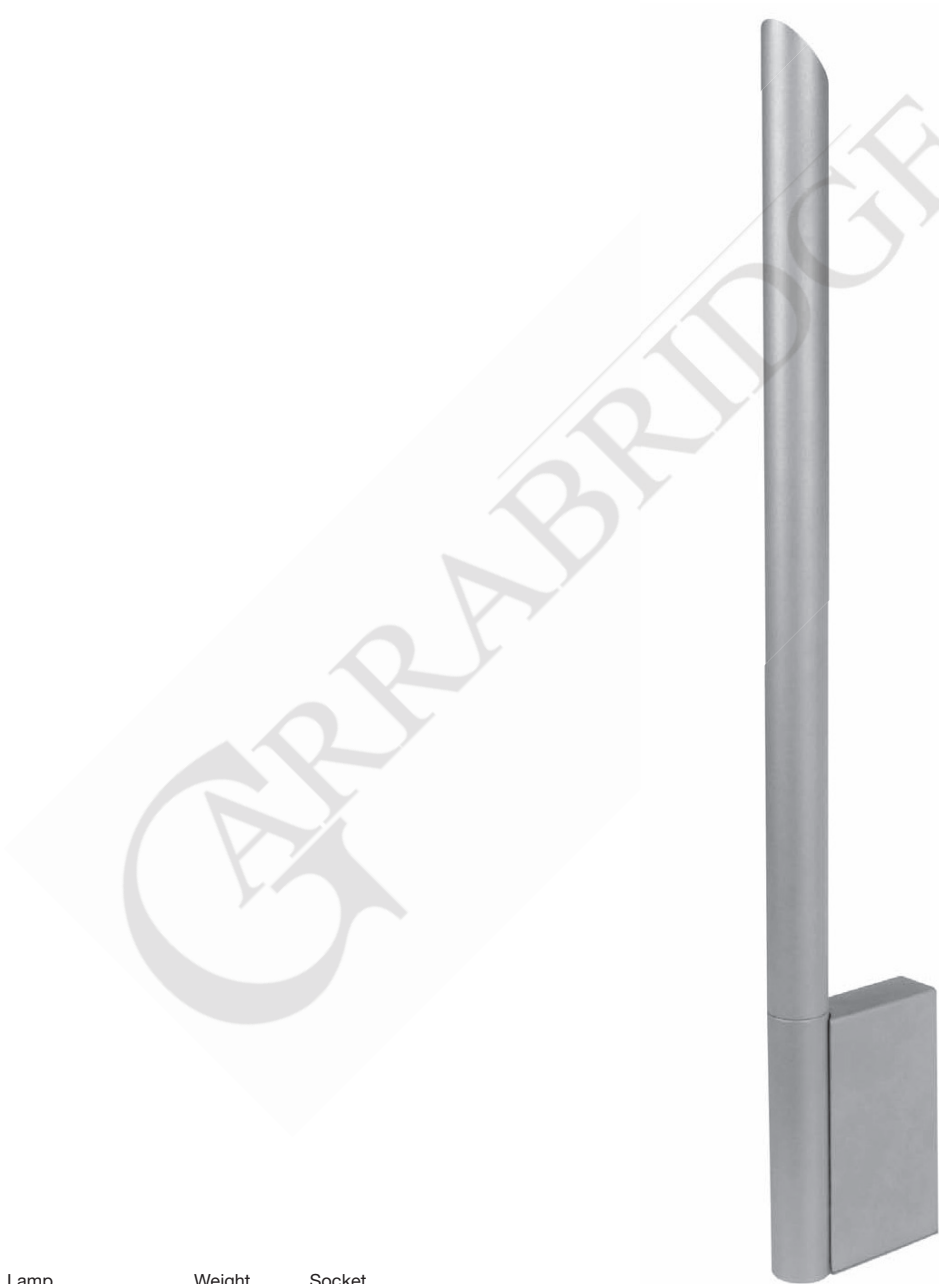

DLN PRESIDENT

GARRABRIDGE

Wall mounted luminaire for T5 linear lamp. Body is made of steel, aluminium and acrylic tube. All RAL colours are available.

Index no.	Lamp	Weight	Socket
212.113E	EVG, 1x13W T5	2,00 kg	G5