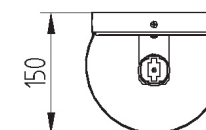

Wall mounted luminaire for compact fluorescent lamp. Body is made of steel and aluminium. All RAL colours are available.

Index no.	Lamp	Weight	Socket
207.DTE.218E	EVG, 2x18W T/E	1,95 kg	G24q2