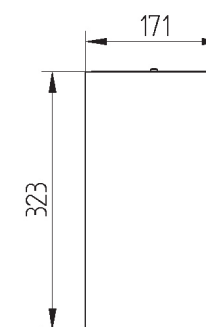

Wall mounted luminaire for compact fluorescent lamp. Body is made of steel and aluminium. All RAL colours are available.

Index no.	Lamp	Weight	Socket
207.DTE.218E	EVG, 2x18W T/E	1,95 kg	G24q2