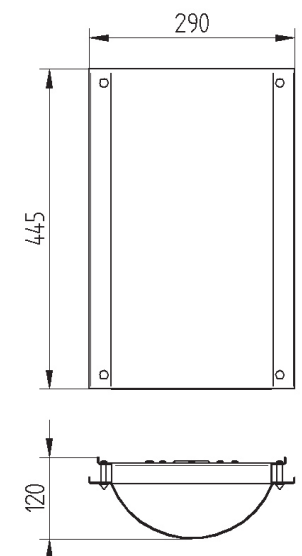

DOMINION 236 PERF

GARRABRIDGE

Wall mounted luminaire for compact fluorescent lamp. Body is made of steel and aluminium. All RAL colours are available.

| Index no. | Lamp | Weight | Socket |
|-----------|----------------|---------|--------|
| 124.236E | EVG, 2x36W PLL | 4,10 kg | 2G11 |