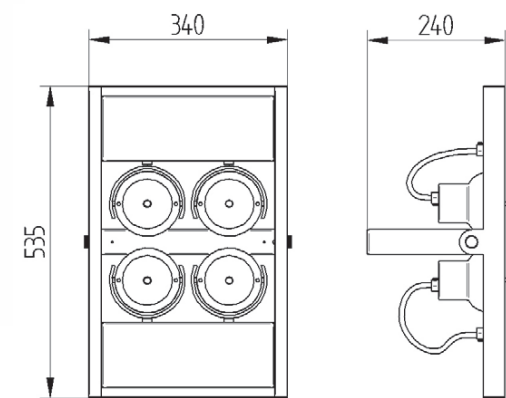

Wall mounted luminaire for CDM-TC lamps. Body is made of steel and aluminium. All RAL colours are available.

- IP20
- 230 V
50 Hz
- F
- ⊕
- CE

Index no.	Lamp	Weight	Socket
353.435E	EVG, 4x35W CDM-TC	6,10 kg	G8,5
353.470E	EVG, 4x70W CDM-TC	6,10 kg	G8,5