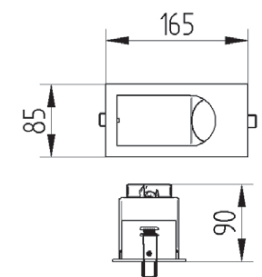

PABLO 180

GARRABRIDGE

Recessed wall luminaire for halogen lamp. Body is made of steel and aluminium. All RAL colours are available.

Index no.	Lamp	Weight	Socket
548.180.50W	1x20W, 35W, 50W	0,80 kg	GU5,3

155 x 70