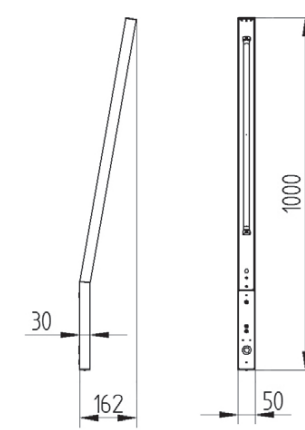

Wall mounted luminaire for single T5 linear lamp. Body is made of steel and aluminium and is available in all RAL colours. Standard EVG ballast. Dimmable 1-10V or DALI ballast on request.

- IP20
- 230 V  
50 Hz
- △
- ⊥
- CE

Index no.	Lamp	Weight	Socket
0000-003382.114E	EVG, 1x14W T5	2,00 kg	G5
0000-003382.124E	EVG, 1x24W T5	2,00 kg	G5