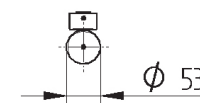

Wall mounted luminaire for T5 linear lamp. Body is made of steel, aluminium and acrylic tube. All RAL colours are available.

IP44

230 V
50 Hz

F

⏏

CE

GARRABRIDGE

Index no.	Lamp	Weight	Socket
0000-002806.114E	EVG, 1x14 W T5	1,50 kg	G5
0000-002806.124E	EVG, 1x24 W T5	1,50 kg	G5