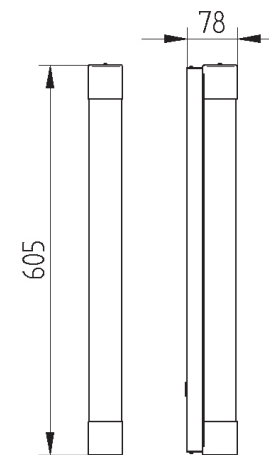

Wall mounted luminaire for T5 linear lamp. Body is made of steel, aluminium and acrylic tube. All RAL colours are available.

IP44

230 V
50 Hz

F

⏏

CE

GARRABRIDGE

Index no.	Lamp	Weight	Socket
0000-002806.114E	EVG, 1x14 W T5	1,50 kg	G5
0000-002806.124E	EVG, 1x24 W T5	1,50 kg	G5